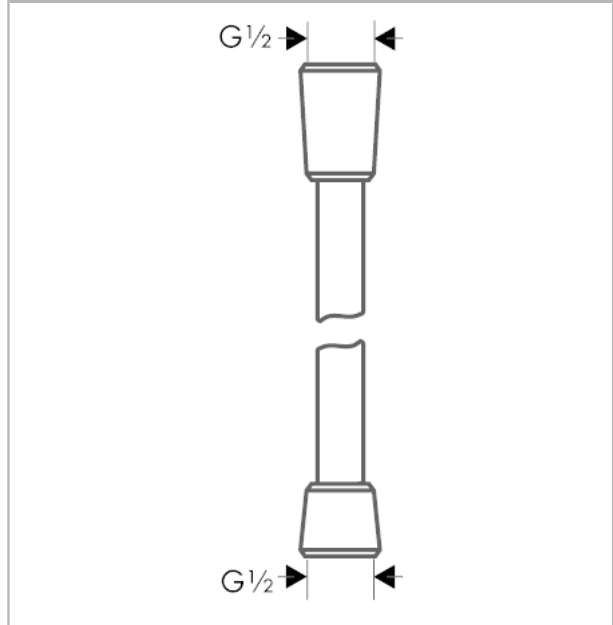

Isiflex

Handshower Hose Techniflex, 80"

Finishes : **chrome** Part no. : **28274000**

Description

Features

- high-quality shower hose with metal look
- Pivot connector prevents hose from tangling
- No-kink hose

Item details

Product image

Scale drawing

Isiflex
Handshower Hose Techniflex, 80"
Finishes : **chrome** Part no. : **28274000**

Exploded drawing

Year of production: >12/00

Isiflex
Handshower Hose Techniflex, 80"
Finishes : **chrome** Part no. : **28274000**

Spare parts list

Year of production: >12/00

Pos.	Description	Part no.	Price	PU
1	seal	98058000	-	1