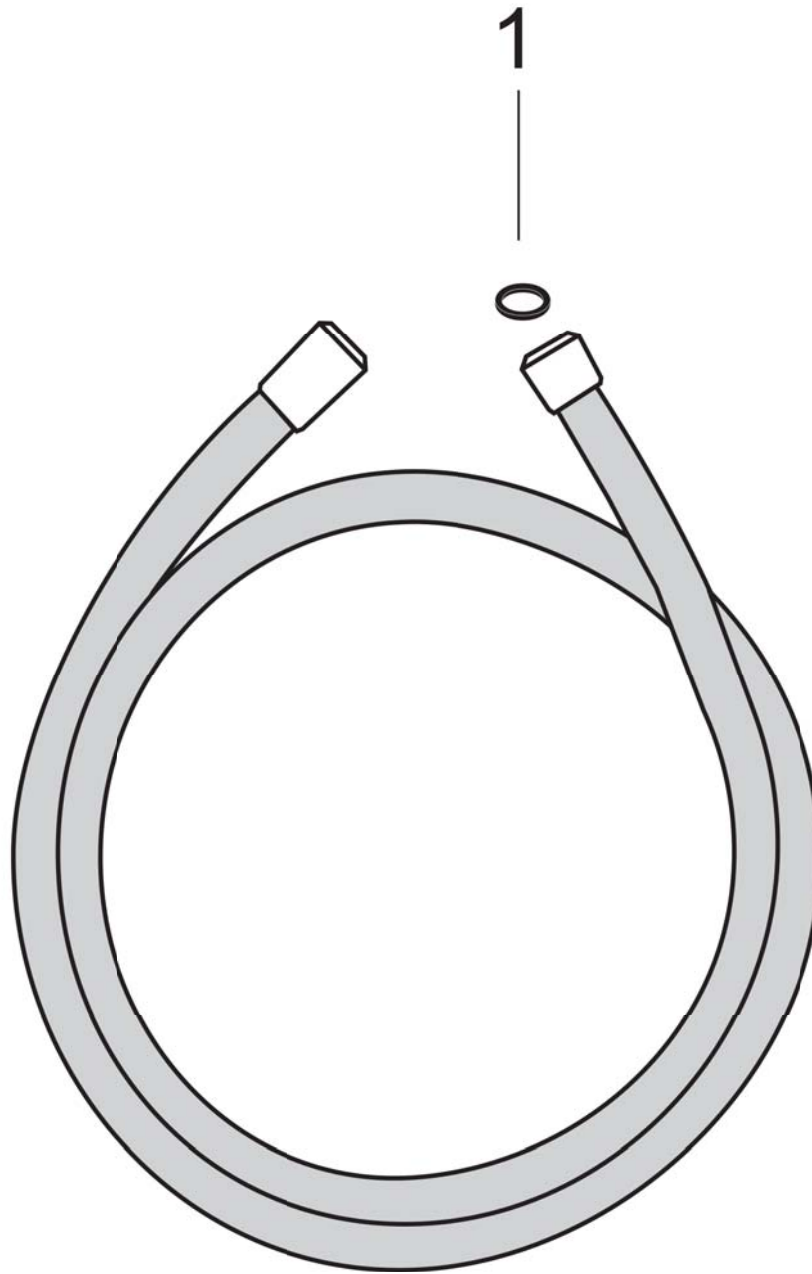

Isiflex

Handshower Hose Techniflex, 80"

Finishes : brushed nickel Part no. : 28274820

Description

Features

- high-quality shower hose with metal look
- Pivot connector prevents hose from tangling
- No-kink hose

Item details

Product image

Scale drawing

Isiflex
Handshower Hose Techniflex, 80"
Finishes : **brushed nickel** Part no. : **28274820**

Exploded drawing

Year of production: >11/16

Isiflex**Handshower Hose Techniflex, 80"**Finishes : **brushed nickel** Part no. : **28274820****Spare parts list**

Year of production: >11/16

Pos.	Description	Part no.	Price	PU
1	seal	98058000	-	1