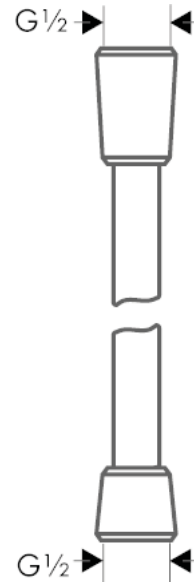

Isiflex

Handshower Hose Techniflex, 80"

Finishes : brushed nickel Part no. : 28274820

Description

Features

- high-quality shower hose with metal look
- Pivot connector prevents hose from tangling
- No-kink hose

Item details

Product image

Scale drawing

Isiflex
Handshower Hose Techniflex, 80"
Finishes : **brushed nickel** Part no. : **28274820**

Exploded drawing

Year of production: >11/16

Isiflex**Handshower Hose Techniflex, 80"**Finishes : **brushed nickel** Part no. : **28274820****Spare parts list**

Year of production: >11/16

Pos.	Description	Part no.	Price	PU
1	seal	98058000	-	1