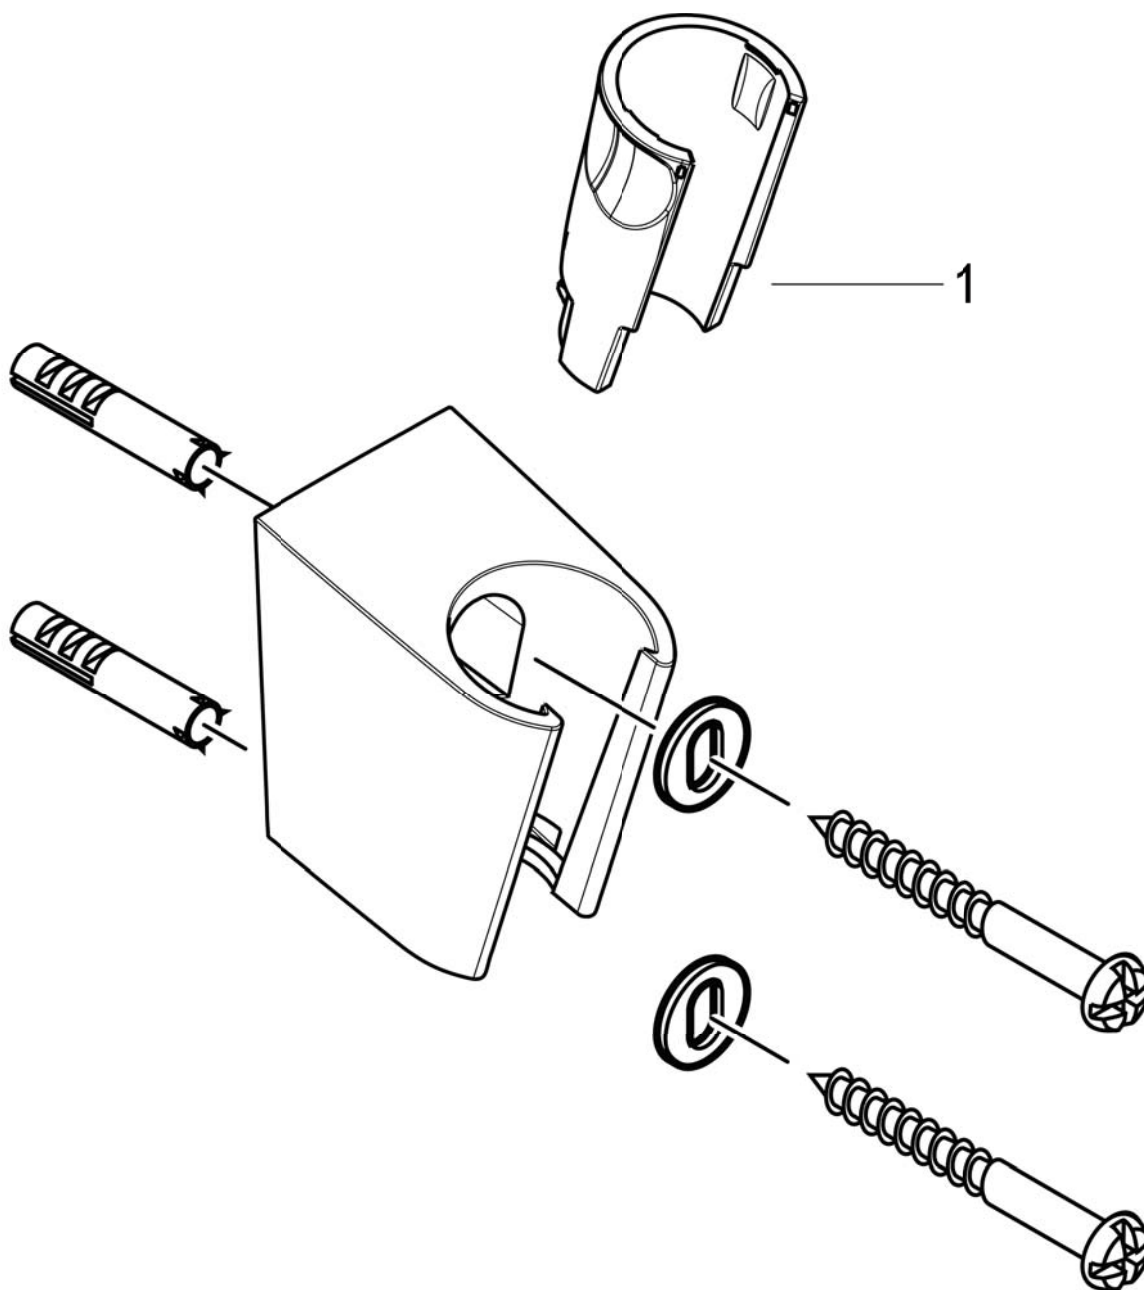

Handshower Holder S

Finishes : **chrome** Part no. : **28331000**

Description

Features

- Wall-mounted

Item details

Product image

Scale drawing

Handshower Holder S

Finishes : **chrome** Part no. : **28331000**

Exploded drawing

Year of production: >06/05

Handshower Holder S

Finishes : **chrome** Part no. : **28331000**

Spare parts list

Year of production: >06/05

Pos.	Description	Part no.	Price	PU
1	guide	98918000	-	1