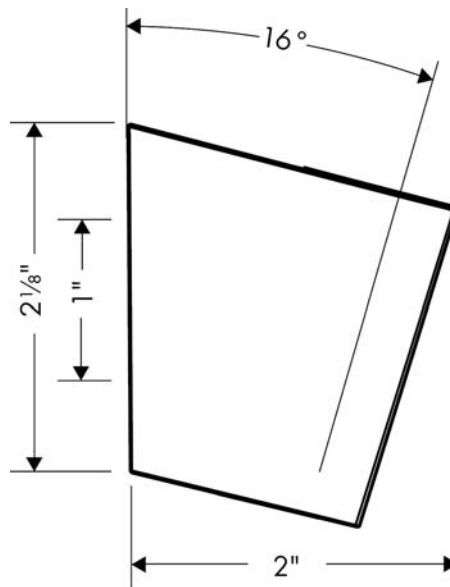

Handshower Holder S

Finishes : **chrome** Part no. : **28331000**

Description

Features

- Wall-mounted

Item details

Product image

Scale drawing

Handshower Holder S

Finishes : **chrome** Part no. : **28331000**

Exploded drawing

Year of production: >06/05

Handshower Holder S

Finishes : **chrome** Part no. : **28331000**

Spare parts list

Year of production: >06/05

Pos.	Description	Part no.	Price	PU
1	guide	98918000	-	1