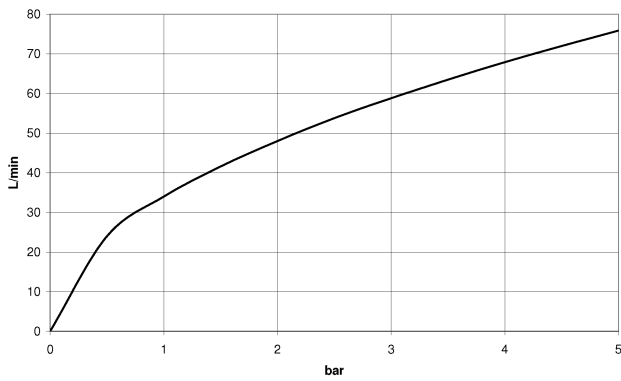

Dimensional drawing

All dimensions in mm / inch = mm x 0,0394

Bathtub - CL.1

Wall elbow - polished chrome

Article number: 28 450 980-00

Flow rate chart

Bathtub - CL.1

Wall elbow - polished chrome