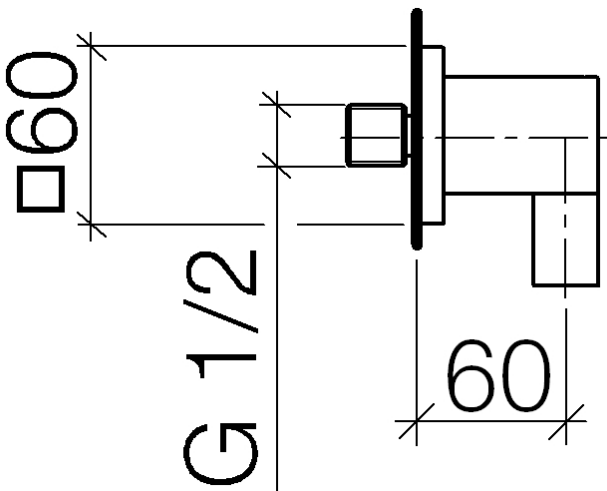

Bathtub - CL.1

Wall elbow - polished chrome

Article number: 28 450 980-00

- 3/8" Shower outlet
- Flange 2-3/8" x 2-3/8"
- 1/2" connection
- Internal backflow preventer.

polished chrome

Accessory is required for this item.

Dimensional drawing

All dimensions in mm / inch = mm x 0,0394

Bathtub - CL.1

Wall elbow - polished chrome

Article number: 28 450 980-00

Flow rate chart

Bathtub - CL.1

Wall elbow - polished chrome

Bathtub - CL.1

Wall elbow - polished chrome

Article number: 28 450 980-00

Spare parts list

Number	Item Number	Designation	Number of units
1	09 16 01 014 90	ring	1
2	09 23 01 040 90	back-flow preventer	1
3	09 24 03 116 20 90	nipple	1
4	09 14 10 008 90	seal	1
5	09 14 10 142 90	seal	1
6	09 30 30 054 90	screw	1
7	09 31 11 026 90	pin	1
8	09 27 82 006-00	rosette	1
9	09 11 03 026 20-00	connection	1
10	09 31 11 005 90	pin	1
11	09 14 10 077 90	seal	1
12	09 24 03 107 20 90	nipple	1
13	09 21 02 069-00	cover	1