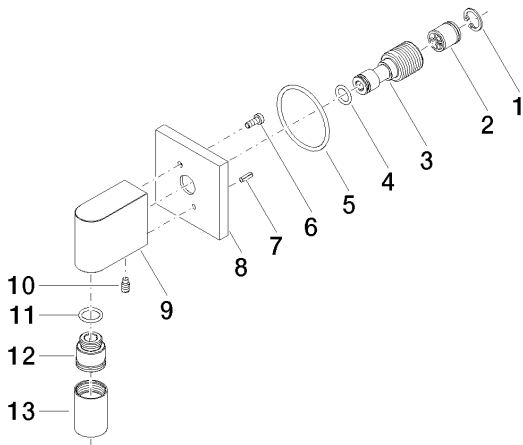

Bathtub - CL.1

Wall elbow - polished chrome

Article number: 28 450 980-00

- 3/8" Shower outlet
- Flange 2-3/8" x 2-3/8"
- 1/2" connection
- Internal backflow preventer.

polished chrome

Accessory is required for this item.

Dimensional drawing

All dimensions in mm / inch = mm x 0,0394

Bathtub - CL.1

Wall elbow - polished chrome

Article number: 28 450 980-00

Flow rate chart

Bathtub - CL.1

Wall elbow - polished chrome

Bathtub - CL.1

Wall elbow - polished chrome

Article number: 28 450 980-00

Spare parts list

Number	Item Number	Designation	Number of units
1	09 16 01 014 90	ring	1
2	09 23 01 040 90	back-flow preventer	1
3	09 24 03 116 20 90	nipple	1
4	09 14 10 008 90	seal	1
5	09 14 10 142 90	seal	1
6	09 30 30 054 90	screw	1
7	09 31 11 026 90	pin	1
8	09 27 82 006-00	rosette	1
9	09 11 03 026 20-00	connection	1
10	09 31 11 005 90	pin	1
11	09 14 10 077 90	seal	1
12	09 24 03 107 20 90	nipple	1
13	09 21 02 069-00	cover	1