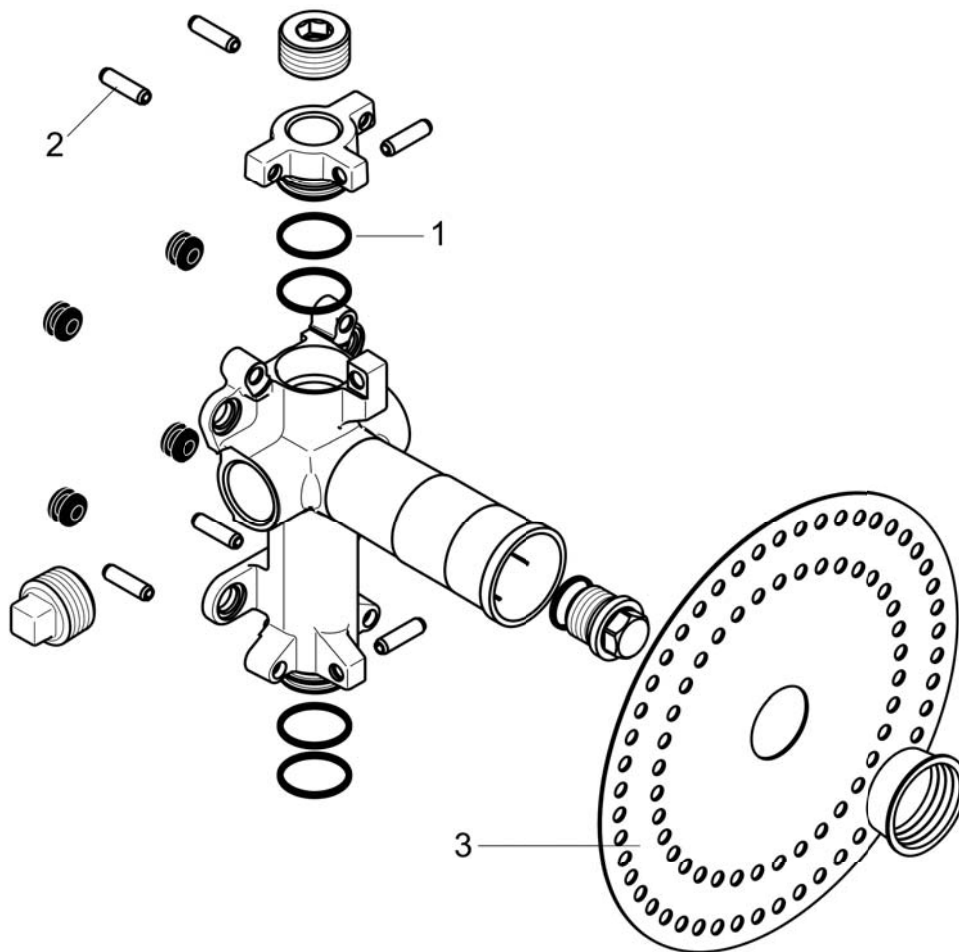

AXOR ShowerSolutions
Rough, AXOR ShowerCollection Shower Module, 5"x5"
 Finishes : n.a. Part no. : 28486181

Description

Features

- Horizontal or vertical installation
- Quick connection for easy, leak-free installation

Item details

Compliance

Product image

Scale drawing

AXOR ShowerSolutions
Rough, AXOR ShowerCollection Shower Module, 5"x5"
Finishes : n.a. Part no. : 28486181

Exploded drawing

Year of production: >01/15

AXOR ShowerSolutions
Rough, AXOR ShowerCollection Shower Module, 5"x5"
 Finishes : n.a. Part no. : **28486181**

Spare parts list

Year of production: >01/15

Pos.	Description	Part no.	Price	PU
1	O-Ring 23x2,5	98183000	-	1
2	pin	95334000	-	1
3	sealing foil	96492000	-	1