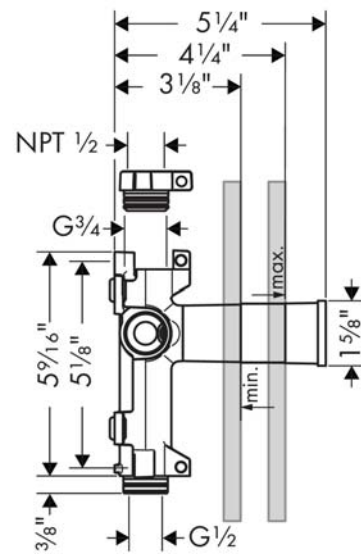

AXOR ShowerSolutions
Rough, AXOR ShowerCollection Shower Module, 5"x5"
 Finishes : n.a. Part no. : 28486181

Description

Features

- Horizontal or vertical installation
- Quick connection for easy, leak-free installation

Item details

Compliance

Product image

Scale drawing

AXOR ShowerSolutions
Rough, AXOR ShowerCollection Shower Module, 5"x5"
Finishes : n.a. Part no. : 28486181

Exploded drawing

Year of production: >01/15

AXOR ShowerSolutions
Rough, AXOR ShowerCollection Shower Module, 5"x5"
 Finishes : n.a. Part no. : **28486181**

Spare parts list

Year of production: >01/15

Pos.	Description	Part no.	Price	PU
1	O-Ring 23x2,5	98183000	-	1
2	pin	95334000	-	1
3	sealing foil	96492000	-	1