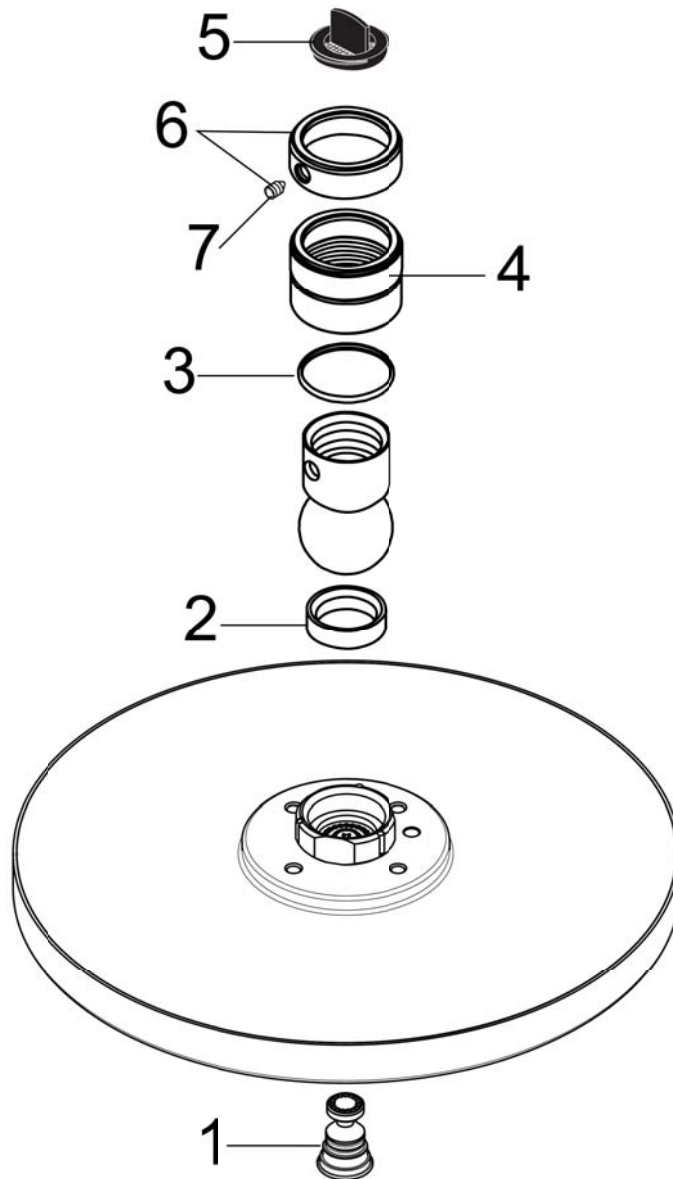

## Product image

## Scale drawing

AXOR Starck  
AXOR Downpour 240 AIR 1-Jet Showerhead, 2.5 GPM  
Finishes : chrome Part no. : 28494001

## Exploded drawing

Year of production: >04/04

**AXOR Starck**  
**AXOR Downpour 240 AIR 1-Jet Showerhead, 2.5 GPM**  
 Finishes : **chrome**    Part no. : **28494001**

## Spare parts list

Year of production: >04/04

Pos.	Description	Part no.	Price	PU
1	air jet (Eco)	95795000	-	1
2	seal	97606000	-	1
3	lever collar	97536000	-	1
4	nut	97958000	-	1
5	filter packing	88649000	-	1
6	lock washer	98942000	-	1
7	hollow set screw M4x6	97767000	-	1