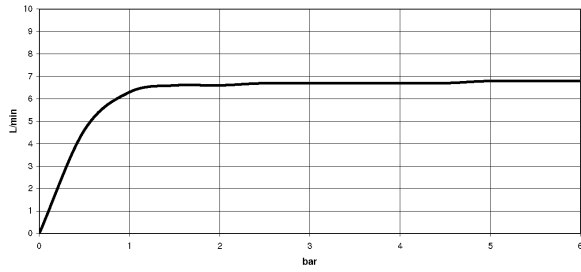

Bath - Lissé

Shower head - polished chrome

Article number: 28 505 979-00

- 155 mm projection
- ball-joint pivotable through 18° (in any direction)
- three settings: normal flow, soft flow, massage flow
- with anti-scale system
- spray head Ø 100mm
- rosette Ø 60 mm
- 1/2" connection
- max. flow 7.6 l/min
- Fittings group as per DIN 4109: 2

polished chrome

Dimensional drawing

mm [inches]

All details in mm / inch = mm x 0.0394

Bath - Lissé
Shower head - polished chrome
Article number: 28 505 979-00

Flow rate chart

Bath - Lissé

Shower head - polished chrome