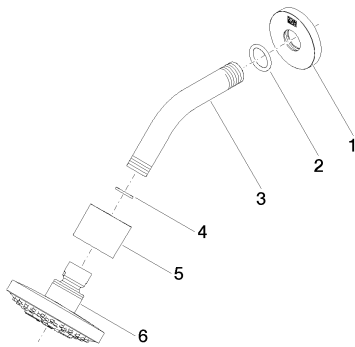

Bath - Lissé

Shower head - polished chrome

Article number: 28 505 979-00

- 155 mm projection
- ball-joint pivotable through 18° (in any direction)
- three settings: normal flow, soft flow, massage flow
- with anti-scale system
- spray head Ø 100mm
- rosette Ø 60 mm
- 1/2" connection
- max. flow 7.6 l/min
- Fittings group as per DIN 4109: 2

polished chrome

Dimensional drawing

mm [inches]

All details in mm / inch = mm x 0.0394

Bath - Lissé
Shower head - polished chrome
Article number: 28 505 979-00

Flow rate chart

Bath - Lissé

Shower head - polished chrome

Other finishes on request (x-tra Service)

35 085 970 90

Concealed wall elbow -

Bath - Lissé

Shower head - polished chrome

Article number: 28 505 979-00

Spare parts list

No.	Item Number	Name	Quantity used
1	09 27 22 045-00	rosette	1
2	09 14 10 026 90	seal	1
3	09 11 03 011-00	connection	1
4	09 14 20 002 90	seal	1
5	09 11 01 191-00	cover	1
6	90 12 05 055 00-00	shower	1