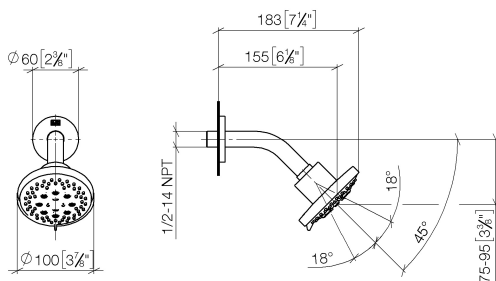

Bath - Lissé

Shower head - polished chrome

Article number: 28 505 979-00

- 155 mm projection
- ball-joint pivotable through 18° (in any direction)
- three settings: normal flow, soft flow, massage flow
- with anti-scale system
- spray head Ø 100mm
- rosette Ø 60 mm
- 1/2" connection
- max. flow 7.6 l/min
- Fittings group as per DIN 4109: 2

polished chrome

Dimensional drawing

mm [inches]

All details in mm / inch = mm x 0.0394

Bath - Lissé
Shower head - polished chrome
Article number: 28 505 979-00

Flow rate chart

Bath - Lissé

Shower head - polished chrome

Other finishes on request (x-tra Service)

35 085 970 90

Concealed wall elbow -

Bath - Lissé

Shower head - polished chrome

Article number: 28 505 979-00

Spare parts list

No.	Item Number	Name	Quantity used
1	09 27 22 045-00	rosette	1
2	09 14 10 026 90	seal	1
3	09 11 03 011-00	connection	1
4	09 14 20 002 90	seal	1
5	09 11 01 191-00	cover	1
6	90 12 05 055 00-00	shower	1