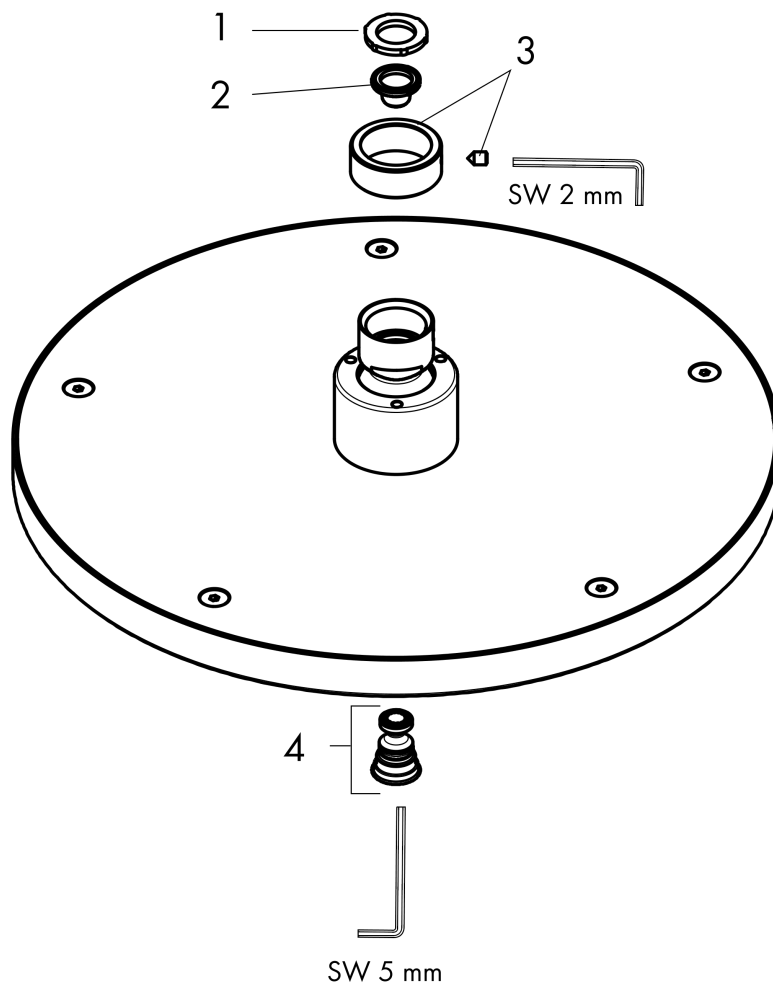

### Features

- Shower head size: 240 mm
- Spray modes: PowderRain
- 180 no-clog spray channels
- Spray face finish: Fully-finished matching spray face
- Flow: 1.75 GPM (6.6 L/Min)

### Scale drawing

**AXOR Starck**  
**Showerhead 240 1-Jet, 1.75 GPM PowderRain**  
Finishes : Part no. : **28614001**

## Exploded drawing

Year of production: >01/22

**AXOR Starck**  
**Showerhead 240 1-Jet, 1.75 GPM PowderRain**  
Finishes : Part no. : **28614001**

## Spare parts list

Year of production: >01/22

Pos.		Part no.	Price	PU
1	seal	98058000	-	1
2	filter	92672000	-	1
3	lock washer	98942000	-	1
4	screw	95796000	-	1