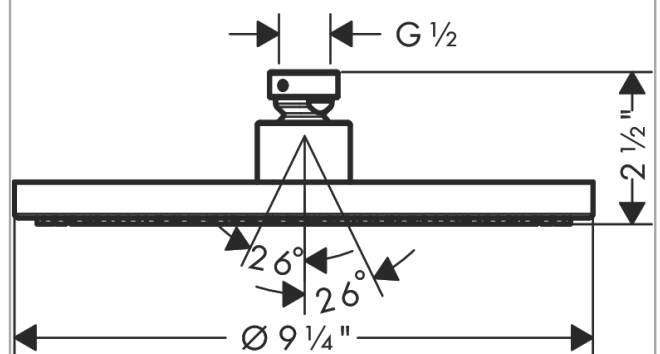

AXOR Starck
Showerhead 240 1-Jet, 1.75 GPM PowderRain
Finishes : Part no. : **28614001**

Features

- Shower head size: 240 mm
- Spray modes: PowderRain
- 180 no-clog spray channels
- Spray face finish: Fully-finished matching spray face
- Flow: 1.75 GPM (6.6 L/Min)

Item details

List Price

Technology

Compliance

Product image

Scale drawing