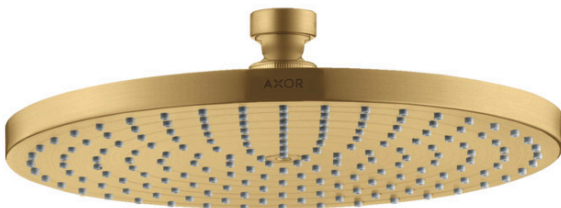

AXOR Starck
Showerhead 240 1-Jet, 1.75 GPM PowderRain
Finishes : Part no. : **28614251**

Features

- Shower head size: 240 mm
- Spray modes: PowderRain
- 180 no-clog spray channels
- Spray face finish: Fully-finished matching spray face
- Flow: 1.75 GPM (6.6 L/Min)

Item details

List Price

Technology

Compliance

Product image

Scale drawing