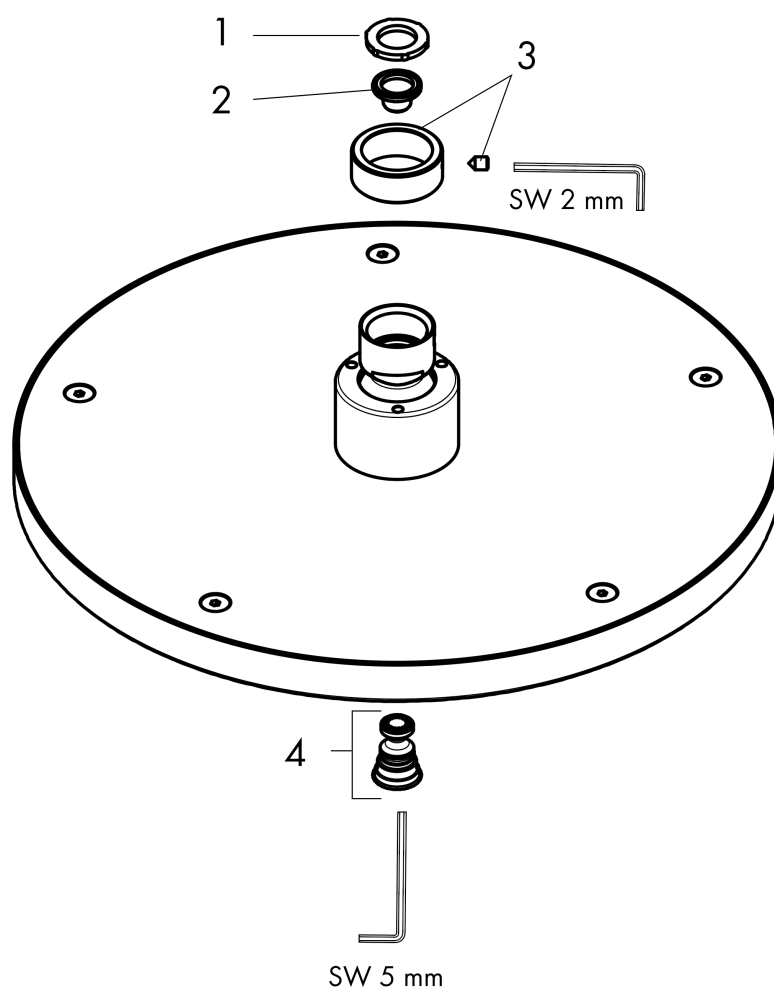

AXOR Starck
Showerhead 240 1-Jet, 1.75 GPM PowderRain
 Finishes : Part no. : **28614821**

Features

- Shower head size: 240 mm
- Spray modes: PowderRain
- 180 no-clog spray channels
- Spray face finish: Fully-finished matching spray face
- Flow: 1.75 GPM (6.6 L/Min)

Item details

List Price

Technology

Compliance

Product image

Scale drawing

AXOR Starck
Showerhead 240 1-Jet, 1.75 GPM PowderRain
Finishes : Part no. : **28614821**

Exploded drawing

Year of production: >01/22

AXOR Starck
Showerhead 240 1-Jet, 1.75 GPM PowderRain
 Finishes : Part no. : **28614821**

Spare parts list

Year of production: >01/22

Pos.		Part no.	Price	PU
1	seal	98058000	-	1
2	filter	92672000	-	1
3	lock washer	98942820	-	1
4	screw	95796820	-	1