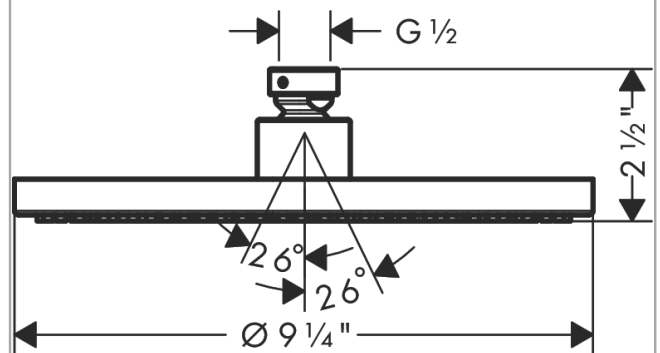

AXOR Starck
Showerhead 240 1-Jet, 1.75 GPM PowderRain
 Finishes : Part no. : **28614821**

Features

- Shower head size: 240 mm
- Spray modes: PowderRain
- 180 no-clog spray channels
- Spray face finish: Fully-finished matching spray face
- Flow: 1.75 GPM (6.6 L/Min)

Item details

List Price

Technology

Compliance

Product image

Scale drawing

AXOR Starck
Showerhead 240 1-Jet, 1.75 GPM PowderRain
Finishes : Part no. : **28614821**

Exploded drawing

Year of production: >01/22

AXOR Starck
Showerhead 240 1-Jet, 1.75 GPM PowderRain
 Finishes : Part no. : **28614821**

Spare parts list

Year of production: >01/22

Pos.		Part no.	Price	PU
1	seal	98058000	-	1
2	filter	92672000	-	1
3	lock washer	98942820	-	1
4	screw	95796820	-	1