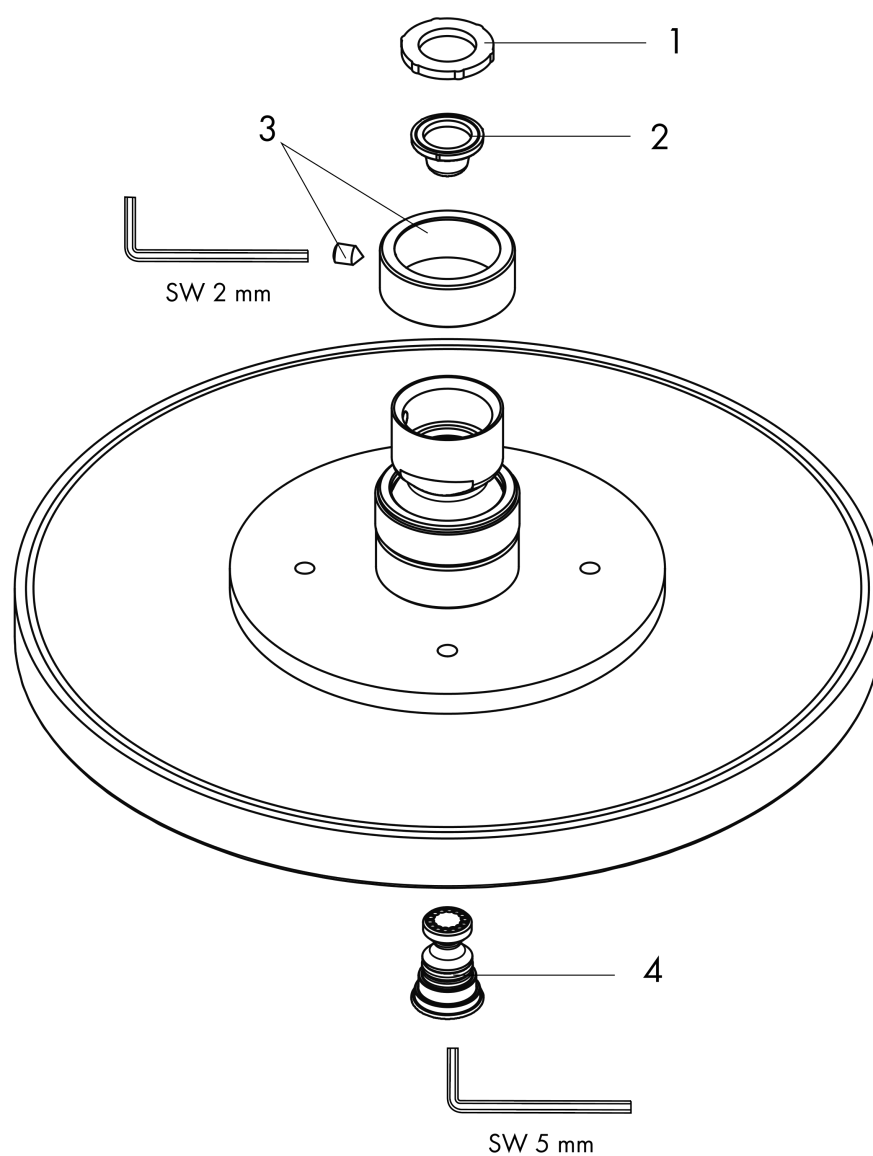

### Features

- Shower head size: 180 mm
- Spray modes: PowderRain
- 180 no-clog spray channels
- Spray face finish: Fully-finished matching spray face
- Flow: 1.75 GPM (6.6 L/Min)
- Spray face removable for cleaning

### Scale drawing

**AXOR Starck**  
**Showerhead 180 1-Jet, 1.75 GPM PowderRain**  
Finishes : Part no. : **28618001**

## Exploded drawing

Year of production: >01/22

**AXOR Starck**  
**Showerhead 180 1-Jet, 1.75 GPM PowderRain**  
 Finishes : Part no. : **28618001**

## Spare parts list

Year of production: >01/22

Pos.		Part no.	Price	PU
1	seal	98058000	-	1
2	filter	92672000	-	1
3	lock washer	98942000	-	1
4	screw	95796000	-	1