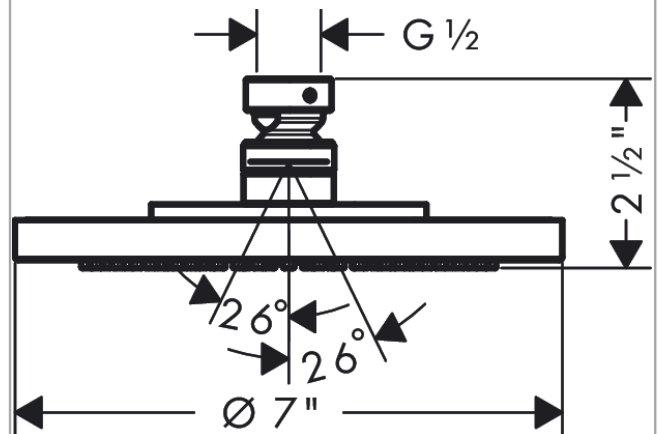

AXOR Starck
Showerhead 180 1-Jet, 1.75 GPM PowderRain
 Finishes : Part no. : **28618821**

Features

- Shower head size: 180 mm
- Spray modes: PowderRain
- 180 no-clog spray channels
- Spray face finish: Fully-finished matching spray face
- Flow: 1.75 GPM (6.6 L/Min)
- Spray face removable for cleaning

Item details

List Price

Technology

Compliance

Product image

Scale drawing

AXOR Starck
Showerhead 180 1-Jet, 1.75 GPM PowderRain
Finishes : Part no. : **28618821**

Exploded drawing

Year of production: >04/22

AXOR Starck
Showerhead 180 1-Jet, 1.75 GPM PowderRain
 Finishes : Part no. : **28618821**

Spare parts list

Year of production: >04/22

Pos.		Part no.	Price	PU
1	seal	98058000	-	1
2	filter	92672000	-	1
3	lock washer	98942820	-	1
4	screw	95796820	-	1