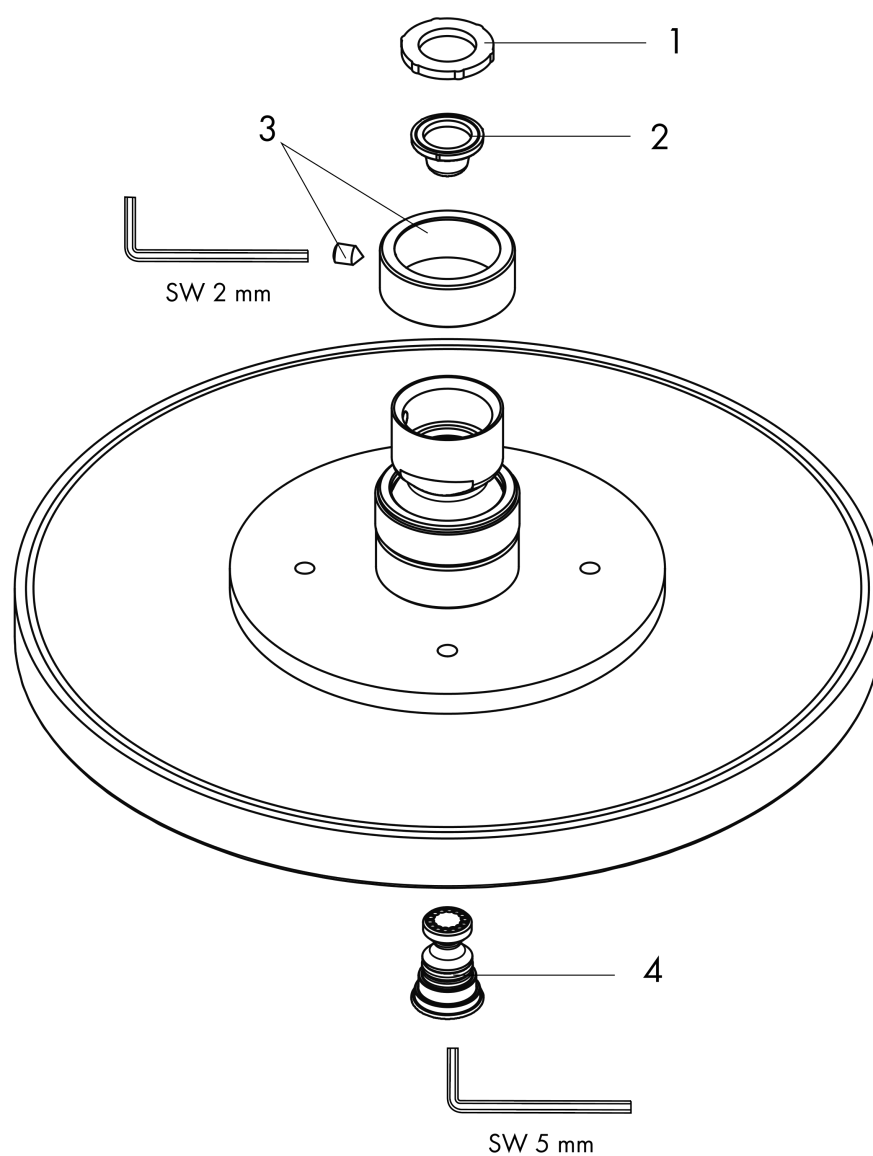

AXOR Starck
Showerhead 180 1-Jet, 1.75 GPM PowderRain
 Finishes : Part no. : **28618821**

Features

- Shower head size: 180 mm
- Spray modes: PowderRain
- 180 no-clog spray channels
- Spray face finish: Fully-finished matching spray face
- Flow: 1.75 GPM (6.6 L/Min)
- Spray face removable for cleaning

Item details

List Price

Technology

Compliance

Product image

Scale drawing

AXOR Starck
Showerhead 180 1-Jet, 1.75 GPM PowderRain
Finishes : Part no. : **28618821**

Exploded drawing

Year of production: >04/22

AXOR Starck
Showerhead 180 1-Jet, 1.75 GPM PowderRain
 Finishes : Part no. : **28618821**

Spare parts list

Year of production: >04/22

Pos.		Part no.	Price	PU
1	seal	98058000	-	1
2	filter	92672000	-	1
3	lock washer	98942820	-	1
4	screw	95796820	-	1