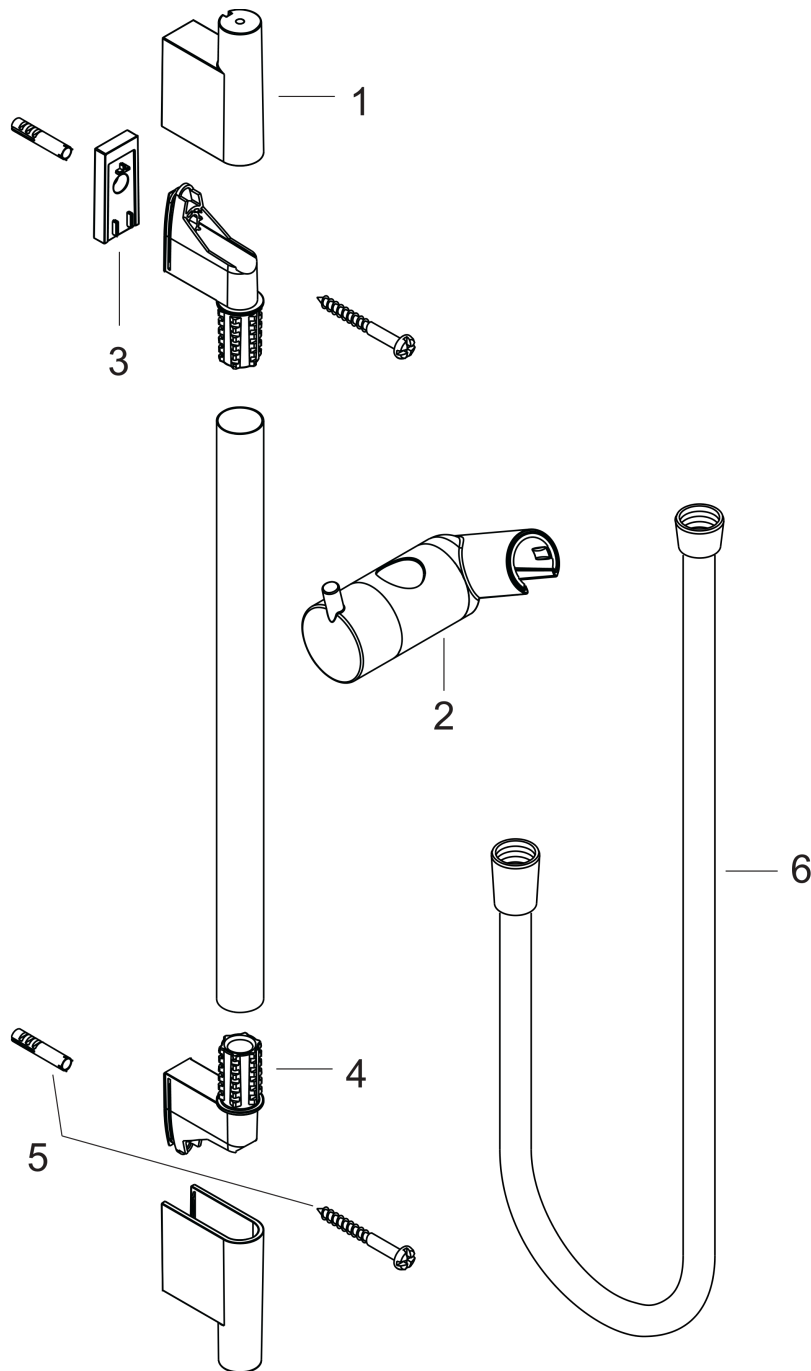

**Unica**

**Wallbar S, 36"**

Finish: **chrome** Part no. : **28631000**

**Description**

**Features**

- Consists of: Wallbar, Handshower hose, Slider
- Stand pipe: 39.68"
- Shower bar diameter: 0.87"
- Profile stand pipe: round
- Drilling distance: 36.02"
- Angle-adjustable holder pivots left and right, slides easily and locks in place

**Item details**

List Price \$ 260.00

**Design awards**

**Compliance / Sustainability**

**Product image**

**Scale drawing**

Unica  
**Wallbar S, 36"**  
 Finish: **chrome** Part no. : **28631000**

Installation example

Unica

Wallbar S, 36"

Finish: chrome Part no. : 28631000

Exploded drawing

Year of production: >04/05

**Unica**

**Wallbar S, 36"**

Finish: **chrome**    Part no. : **28631000**

**Spare parts list**

Year of production: >04/05

Pos.	Description	Part no.	Price	PU
1	cover	97709000	-	1
2	support, assy	97651000	-	1
3	tile-matching-disk 7 mm	97450000	-	1
4	wall support	96275000	-	1
5	mounting set	96179000	-	1
6	shower hose Isiflex'B 1,60 m	28276000	-	1
7	shelf Casetta'S	28679000	-	1
8	clips for Casetta, Ø 22 mm	98717000	-	1