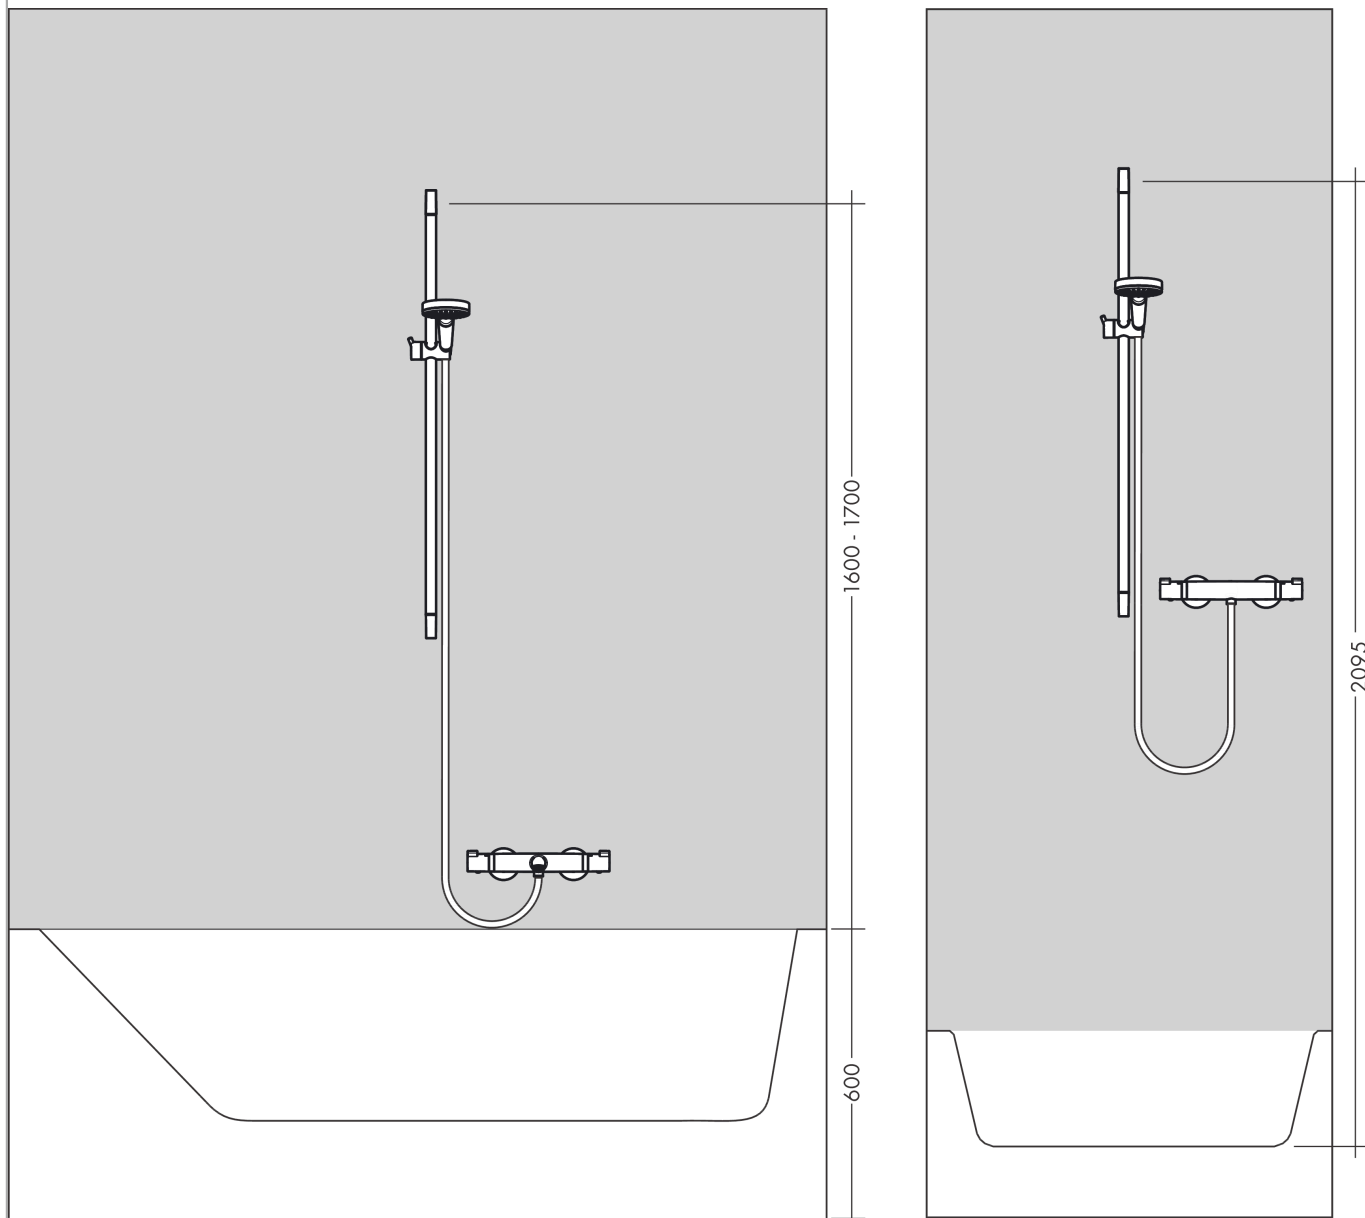

**Unica**

**Wallbar S, 36"**

Finish: **chrome** Part no. : **28631000**

**Description**

**Features**

- Consists of: Wallbar, Handshower hose, Slider
- Stand pipe: 39.68"
- Shower bar diameter: 0.87"
- Profile stand pipe: round
- Drilling distance: 36.02"
- Angle-adjustable holder pivots left and right, slides easily and locks in place

**Item details**

List Price \$ 260.00

**Design awards**

**Compliance / Sustainability**

**Product image**

**Scale drawing**

Unica  
**Wallbar S, 36"**  
 Finish: **chrome** Part no. : **28631000**

Installation example

Unica

Wallbar S, 36"

Finish: chrome Part no. : 28631000

Exploded drawing

Year of production: >04/05

**Unica**

**Wallbar S, 36"**

Finish: **chrome**    Part no. : **28631000**

**Spare parts list**

Year of production: >04/05

Pos.	Description	Part no.	Price	PU
1	cover	97709000	-	1
2	support, assy	97651000	-	1
3	tile-matching-disk 7 mm	97450000	-	1
4	wall support	96275000	-	1
5	mounting set	96179000	-	1
6	shower hose Isiflex'B 1,60 m	28276000	-	1
7	shelf Casetta'S	28679000	-	1
8	clips for Casetta, Ø 22 mm	98717000	-	1