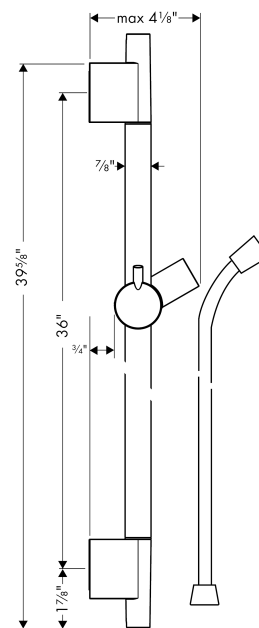

**Unica**

**Wallbar S, 36"**

Finish: **chrome** Part no. : **28631000**

**Description**

**Features**

- Consists of: Wallbar, Handshower hose, Slider
- Stand pipe: 39.68"
- Shower bar diameter: 0.87"
- Profile stand pipe: round
- Drilling distance: 36.02"
- Angle-adjustable holder pivots left and right, slides easily and locks in place

**Item details**

List Price \$ 260.00

**Design awards**

**Compliance / Sustainability**

**Product image**

**Scale drawing**

Unica  
**Wallbar S, 36"**  
 Finish: **chrome** Part no. : **28631000**

Installation example

Unica

Wallbar S, 36"

Finish: chrome Part no. : 28631000

Exploded drawing

Year of production: >04/05

**Unica**

**Wallbar S, 36"**

Finish: **chrome**    Part no. : **28631000**

**Spare parts list**

Year of production: >04/05

Pos.	Description	Part no.	Price	PU
1	cover	97709000	-	1
2	support, assy	97651000	-	1
3	tile-matching-disk 7 mm	97450000	-	1
4	wall support	96275000	-	1
5	mounting set	96179000	-	1
6	shower hose Isiflex'B 1,60 m	28276000	-	1
7	shelf Casetta'S	28679000	-	1
8	clips for Casetta, Ø 22 mm	98717000	-	1