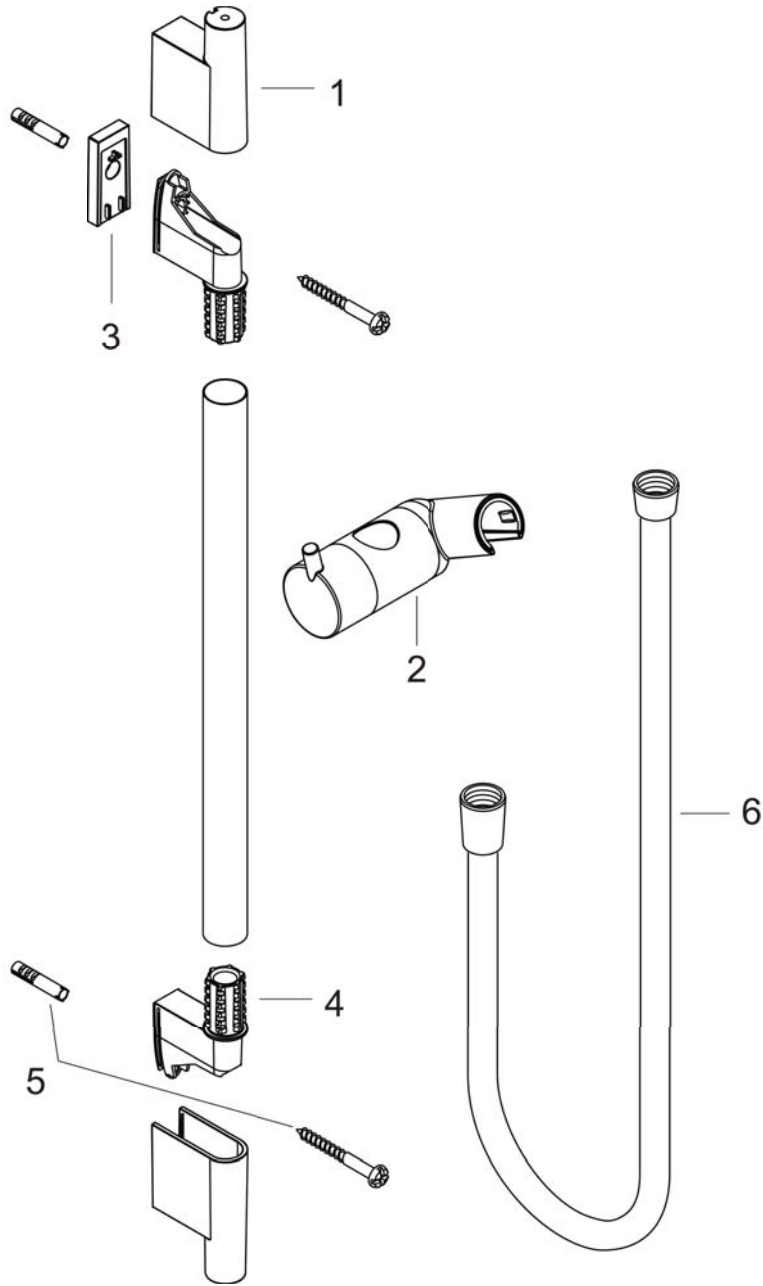

**Unica**  
**Wallbar S, 36"**  
 Finishes : **brushed nickel**    Part no. : **28631820**

**Description**

**Features**

- Brass wallbar
- Angle-adjustable holder pivots left and right, slides easily and locks in place

**Item details**

**Compliance**

**Product image**

**Scale drawing**

Unica  
Wallbar S, 36"  
Finishes : brushed nickel Part no. : 28631820

Exploded drawing

Year of production: >07/05

**Unica**  
**Wallbar S, 36"**  
 Finishes : **brushed nickel**    Part no. : **28631820**

### Spare parts list

Year of production: >07/05

Pos.	Description	Part no.	Price	PU
1	cover	97709820	-	1
2	support, assy	97651820	-	1
3	tile-matching-disk	97450820	-	1
4	wall support	96275000	-	1
5	mounting set	96179000	-	1
6	shower hose Isiflex'B 1,60 m	28276XXX	-	-
7	shelf Casetta'S	28679000	-	1
8	clips for Casetta, Ø 22 mm	98717000	-	1