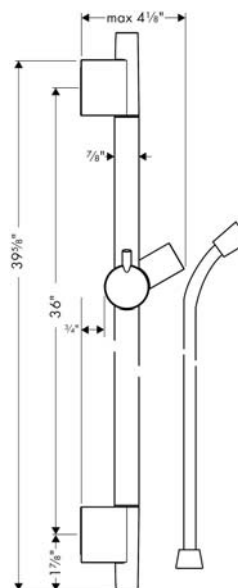

**Unica**  
**Wallbar S, 36"**  
 Finishes : **brushed nickel**    Part no. : **28631820**

**Description**

**Features**

- Brass wallbar
- Angle-adjustable holder pivots left and right, slides easily and locks in place

**Item details**

**Compliance**

**Product image**

**Scale drawing**

Unica  
Wallbar S, 36"  
Finishes : brushed nickel Part no. : 28631820

Exploded drawing

Year of production: >07/05

**Unica**  
**Wallbar S, 36"**  
 Finishes : **brushed nickel**    Part no. : **28631820**

### Spare parts list

Year of production: >07/05

Pos.	Description	Part no.	Price	PU
1	cover	97709820	-	1
2	support, assy	97651820	-	1
3	tile-matching-disk	97450820	-	1
4	wall support	96275000	-	1
5	mounting set	96179000	-	1
6	shower hose Isiflex'B 1,60 m	28276XXX	-	-
7	shelf Casetta'S	28679000	-	1
8	clips for Casetta, Ø 22 mm	98717000	-	1