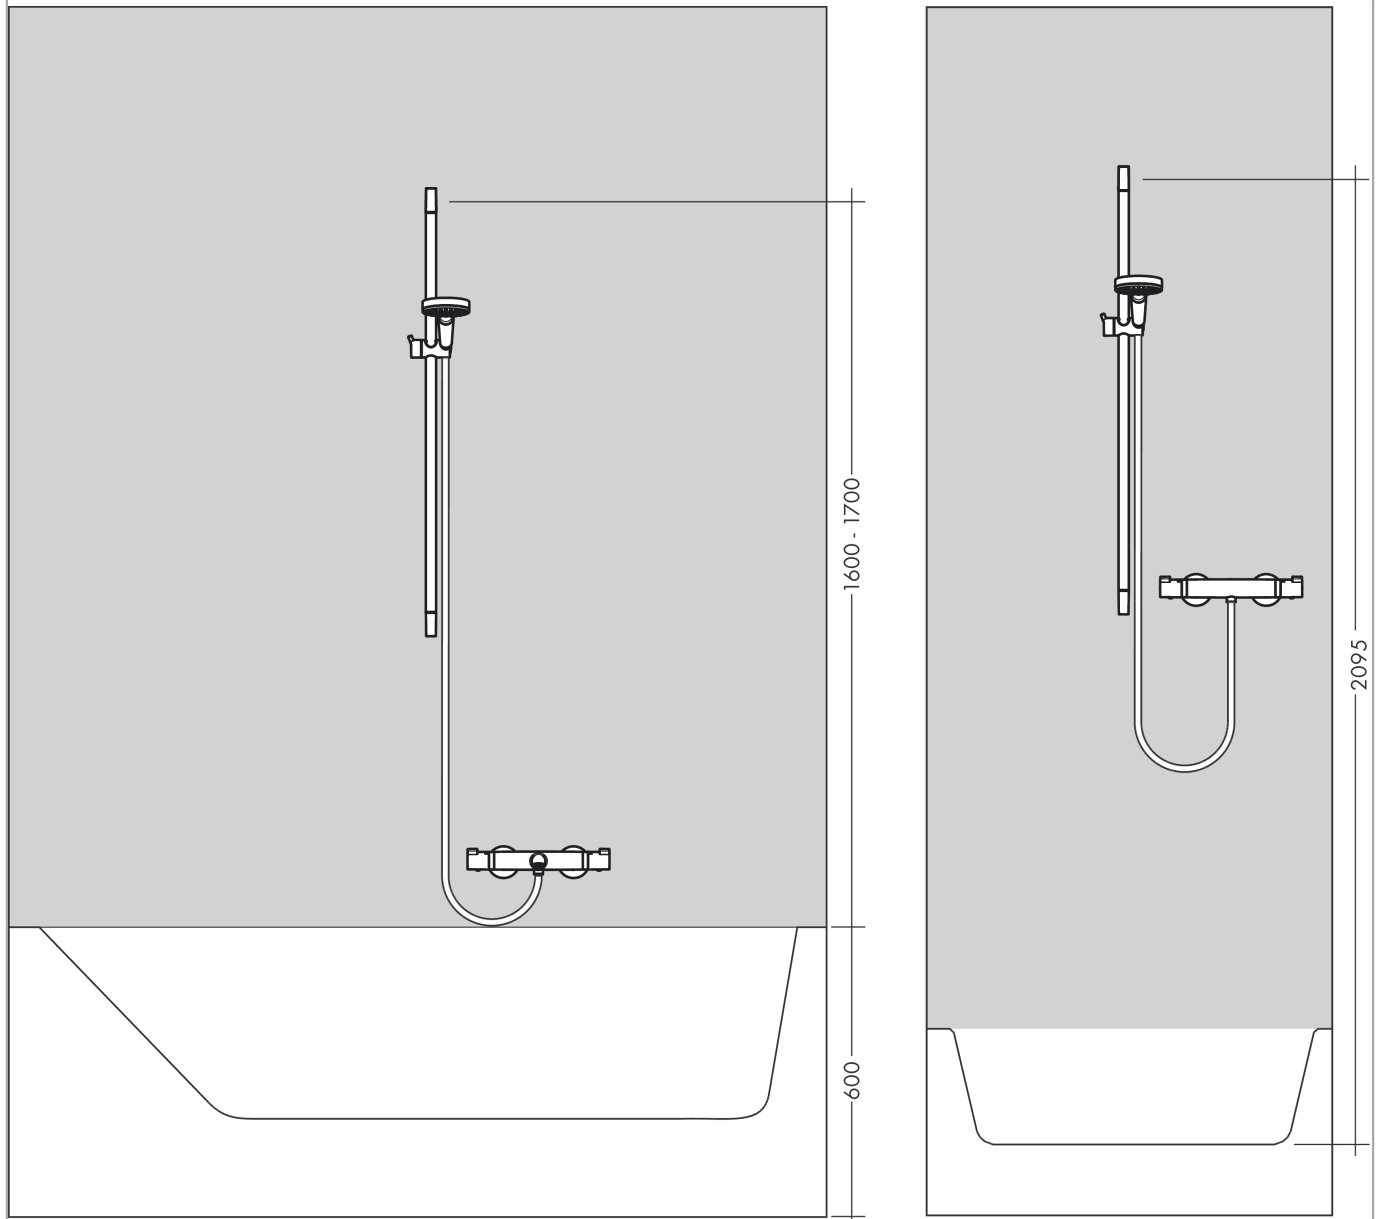

**Unica**

**Wallbar S, 24"**

Finish: **chrome** Part no. : **28632000**

**Description**

**Features**

- Consists of: Wallbar, Handshower hose, Slider
- Stand pipe: 28.26"
- Shower bar diameter: 0.87"
- Profile stand pipe: round
- Drilling distance: 24.6"
- Angle-adjustable holder pivots left and right, slides easily and locks in place

**Item details**

List Price \$ 229.00

**Design awards**

**Compliance / Sustainability**

**Product image**

**Scale drawing**

Unica  
**Wallbar S, 24"**  
 Finish: **chrome** Part no. : **28632000**

Installation example

Unica

Wallbar S, 24"

Finish: chrome

Part no. : 28632000

Exploded drawing

Year of production: >04/05

**Unica**

**Wallbar S, 24"**

Finish: **chrome** Part no. : **28632000**

**Spare parts list**

Year of production: >**04/05**

| <b>Pos.</b> | <b>Description</b>           | <b>Part no.</b> | <b>Price</b> | <b>PU</b> |
|-------------|------------------------------|-----------------|--------------|-----------|
| 1           | cover                        | 97709000        | -            | 1         |
| 2           | support, assy                | 97651000        | -            | 1         |
| 3           | tile-matching-disk 7 mm      | 97450000        | -            | 1         |
| 4           | wall support                 | 96275000        | -            | 1         |
| 5           | mounting set                 | 96179000        | -            | 1         |
| 6           | shower hose Isiflex'B 1,60 m | 28276000        | -            | 1         |