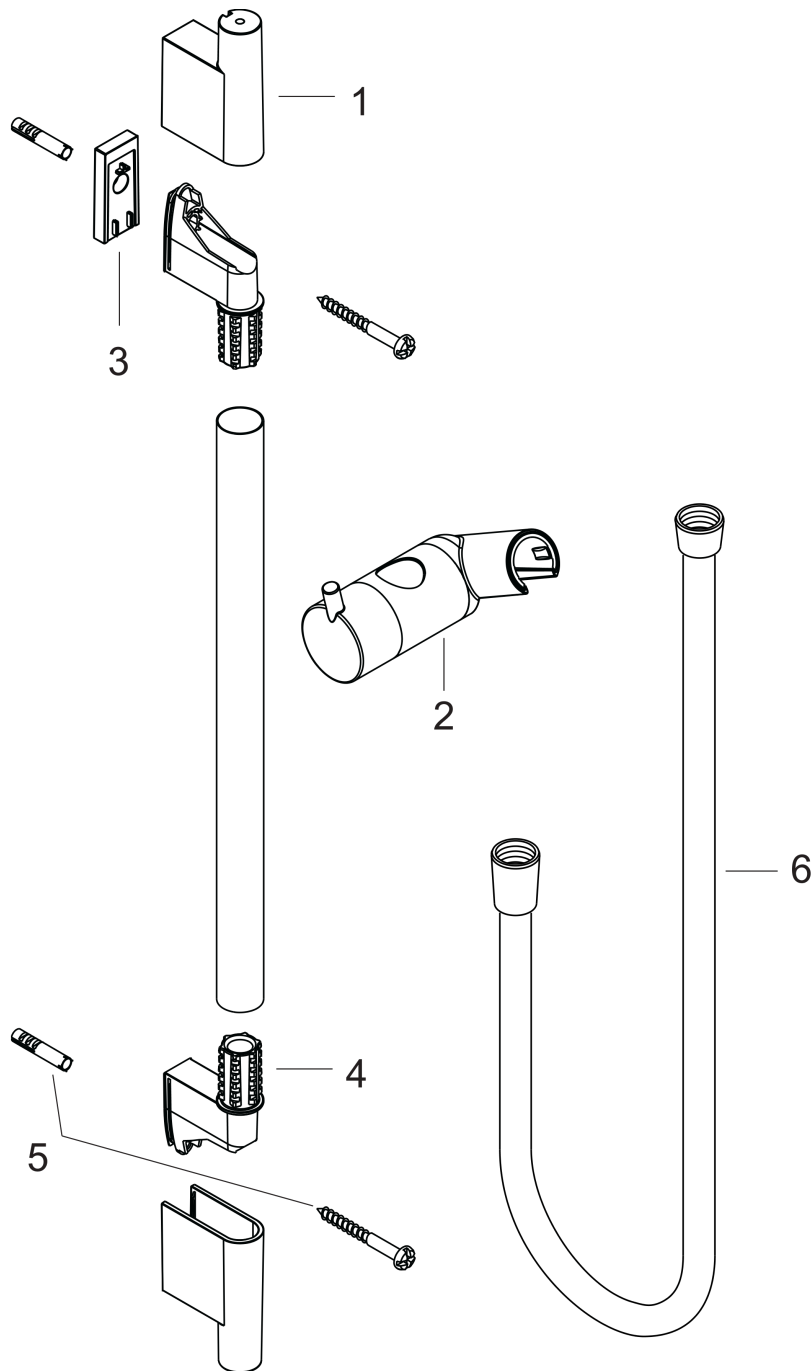

**Unica**

**Wallbar S, 24"**

Finish: **chrome** Part no. : **28632000**

**Description**

**Features**

- Consists of: Wallbar, Handshower hose, Slider
- Stand pipe: 28.26"
- Shower bar diameter: 0.87"
- Profile stand pipe: round
- Drilling distance: 24.6"
- Angle-adjustable holder pivots left and right, slides easily and locks in place

**Item details**

List Price \$ 229.00

**Design awards**

**Compliance / Sustainability**

**Product image**

**Scale drawing**

Unica  
**Wallbar S, 24"**  
 Finish: **chrome** Part no. : **28632000**

Installation example

Unica

Wallbar S, 24"

Finish: chrome

Part no. : 28632000

Exploded drawing

Year of production: >04/05

**Unica**

**Wallbar S, 24"**

Finish: **chrome** Part no. : **28632000**

**Spare parts list**

Year of production: >**04/05**

| <b>Pos.</b> | <b>Description</b>           | <b>Part no.</b> | <b>Price</b> | <b>PU</b> |
|-------------|------------------------------|-----------------|--------------|-----------|
| 1           | cover                        | 97709000        | -            | 1         |
| 2           | support, assy                | 97651000        | -            | 1         |
| 3           | tile-matching-disk 7 mm      | 97450000        | -            | 1         |
| 4           | wall support                 | 96275000        | -            | 1         |
| 5           | mounting set                 | 96179000        | -            | 1         |
| 6           | shower hose Isiflex'B 1,60 m | 28276000        | -            | 1         |