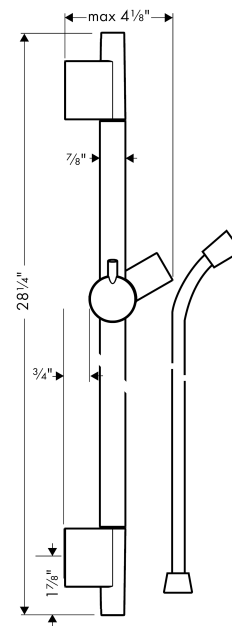

**Unica**

**Wallbar S, 24"**

Finish: **chrome** Part no. : **28632000**

**Description**

**Features**

- Consists of: Wallbar, Handshower hose, Slider
- Stand pipe: 28.26"
- Shower bar diameter: 0.87"
- Profile stand pipe: round
- Drilling distance: 24.6"
- Angle-adjustable holder pivots left and right, slides easily and locks in place

**Item details**

List Price \$ 229.00

**Design awards**

**Compliance / Sustainability**

**Product image**

**Scale drawing**

Unica  
**Wallbar S, 24"**  
 Finish: **chrome** Part no. : **28632000**

Installation example

Unica

Wallbar S, 24"

Finish: chrome

Part no. : 28632000

Exploded drawing

Year of production: >04/05

**Unica**

**Wallbar S, 24"**

Finish: **chrome** Part no. : **28632000**

**Spare parts list**

Year of production: >**04/05**

| <b>Pos.</b> | <b>Description</b>           | <b>Part no.</b> | <b>Price</b> | <b>PU</b> |
|-------------|------------------------------|-----------------|--------------|-----------|
| 1           | cover                        | 97709000        | -            | 1         |
| 2           | support, assy                | 97651000        | -            | 1         |
| 3           | tile-matching-disk 7 mm      | 97450000        | -            | 1         |
| 4           | wall support                 | 96275000        | -            | 1         |
| 5           | mounting set                 | 96179000        | -            | 1         |
| 6           | shower hose Isiflex'B 1,60 m | 28276000        | -            | 1         |