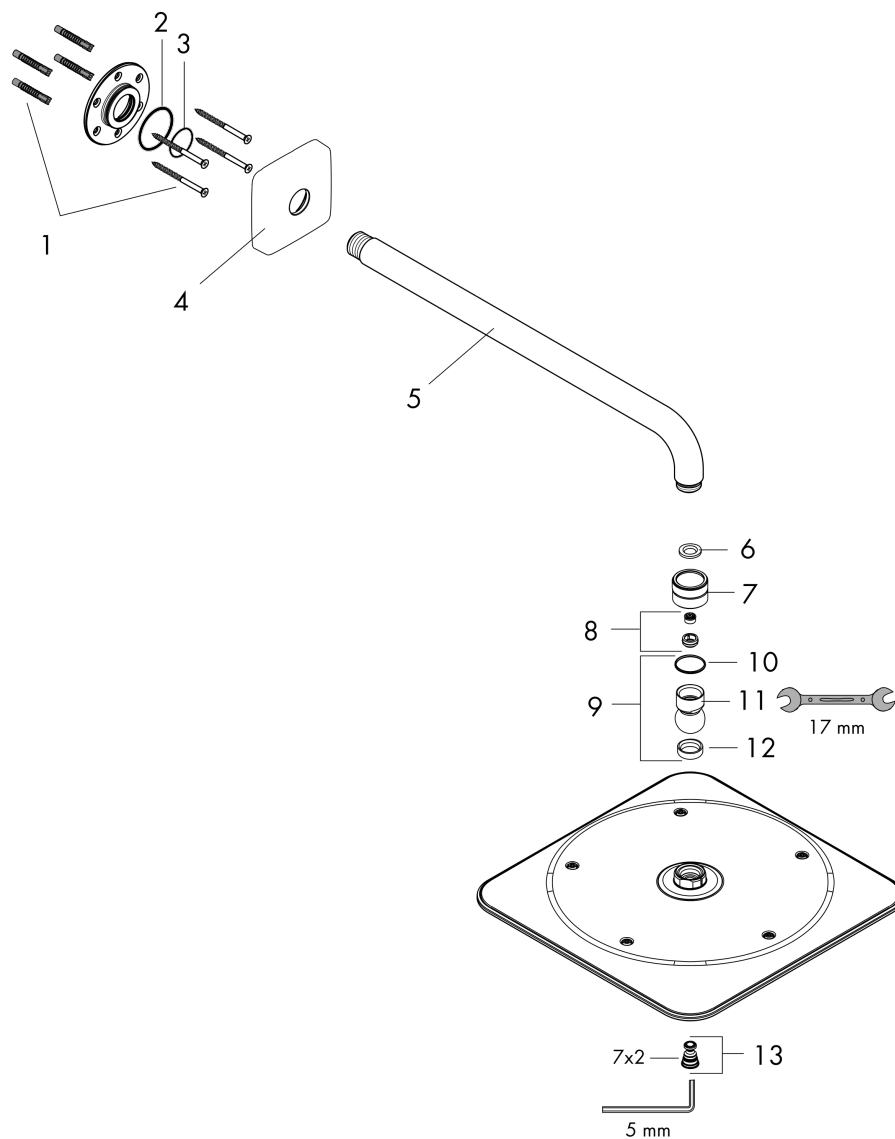

AXOR Citterio C
Showerhead 270 1- Jet with Showerarm Trim, 1.75 GPM
 Finish: **Chrome** Part no. : **28796001**

Features

- Consists of: showerhead, showerarm
- Showerhead size: 10 5/8" x 10 5/8"
- Spray pattern: PowderRain
- Maximum flow rate: 1.77 GPM
- Showerhead removable for cleaning

Item details

List Price \$ 1,024.00

Technology

Compliance / Sustainability

Product image

Scale drawing

AXOR Citterio C
Showerhead 270 1- Jet with Showerarm Trim, 1.75 GPM
Finish: **Chrome** Part no. : **28796001**

Exploded drawing

Year of production: >02/25

AXOR Citterio C
Showerhead 270 1- Jet with Showerarm Trim, 1.75 GPM
 Finish: **Chrome** Part no. : **28796001**

Spare parts list

Year of production: >02/25

Pos.		Part no.	Price	PU
1	mounting set	40916000	-	1
2	O-ring 34x2	98383000	-	1
3	O-ring 24x2	98388000	-	1
4	escutcheon	95515000	-	1
5	shower arm	27413001	-	1
6	filter packing	93774000	-	1
7	nut	97958000	-	1
8	flow limiter	98279000	-	1
9	ball joint	97331000	-	1
10	lever collar	97536000	-	1
11	ball joint	97552000	-	1
12	seal	97606000	-	1
13	screw	95796000	-	1