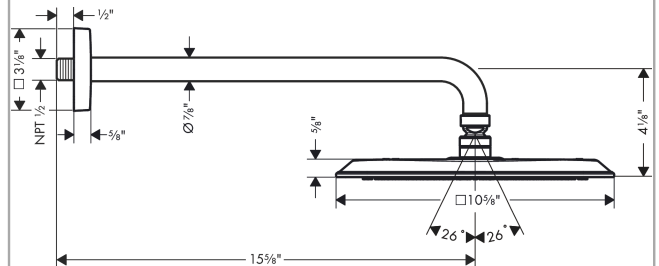

AXOR Citterio C
Showerhead 270 1- Jet with Showerarm Trim, 1.75 GPM
 Finish: **Chrome** Part no. : **28796001**

Features

- Consists of: showerhead, showerarm
- Showerhead size: 10 5/8" x 10 5/8"
- Spray pattern: PowderRain
- Maximum flow rate: 1.77 GPM
- Showerhead removable for cleaning

Item details

List Price \$ 1,024.00

Technology

Compliance / Sustainability

Product image

Scale drawing

AXOR Citterio C
Showerhead 270 1- Jet with Showerarm Trim, 1.75 GPM
Finish: **Chrome** Part no. : **28796001**

Exploded drawing

Year of production: >02/25

AXOR Citterio C
Showerhead 270 1- Jet with Showerarm Trim, 1.75 GPM
 Finish: **Chrome** Part no. : **28796001**

Spare parts list

Year of production: >02/25

Pos.		Part no.	Price	PU
1	mounting set	40916000	-	1
2	O-ring 34x2	98383000	-	1
3	O-ring 24x2	98388000	-	1
4	escutcheon	95515000	-	1
5	shower arm	27413001	-	1
6	filter packing	93774000	-	1
7	nut	97958000	-	1
8	flow limiter	98279000	-	1
9	ball joint	97331000	-	1
10	lever collar	97536000	-	1
11	ball joint	97552000	-	1
12	seal	97606000	-	1
13	screw	95796000	-	1