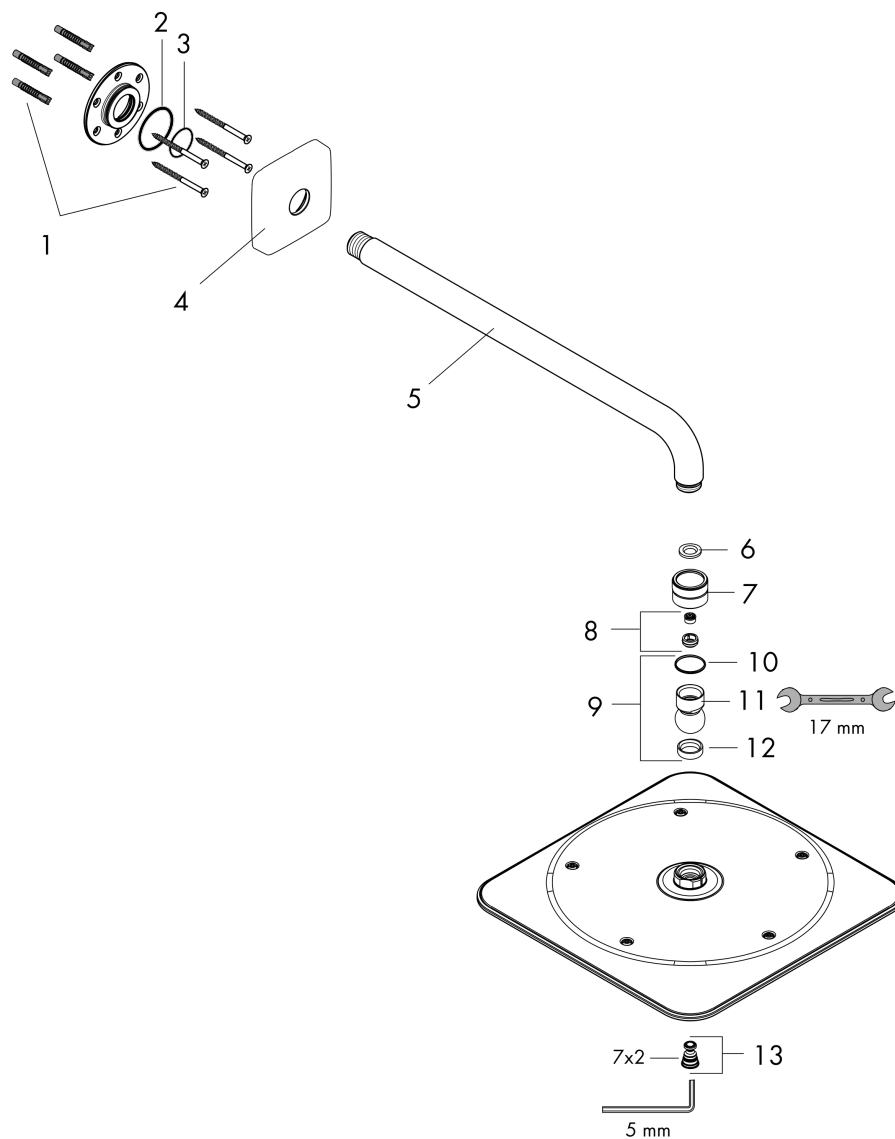

### Features

- Consists of: showerhead, showerarm
- Showerhead size: 10 5/8" x 10 5/8"
- Spray pattern: PowderRain
- Maximum flow rate: 1.77 GPM
- Showerhead removable for cleaning

### Scale drawing

**AXOR Citterio C**  
**Showerhead 270 1- Jet with Showerarm Trim, 1.75 GPM**  
 Finish: **Brushed Bronze** Part no. : **28796141**

## Exploded drawing

Year of production: >02/25

**AXOR Citterio C**  
**Showerhead 270 1- Jet with Showerarm Trim, 1.75 GPM**  
 Finish: **Brushed Bronze** Part no. : **28796141**

## Spare parts list

Year of production: >02/25

Pos.		Part no.	Price	PU
1	mounting set	40916000	-	1
2	O-ring 34x2	98383000	-	1
3	O-ring 24x2	98388000	-	1
4	escutcheon	95515140	-	1
5	shower arm	27413141	-	1
6	filter packing	93774000	-	1
7	nut	97958140	-	1
8	flow limiter	98279000	-	1
9	ball joint	97331140	-	1
10	lever collar	97536000	-	1
11	ball joint	97552000	-	1
12	seal	97606000	-	1
13	screw	95796140	-	1