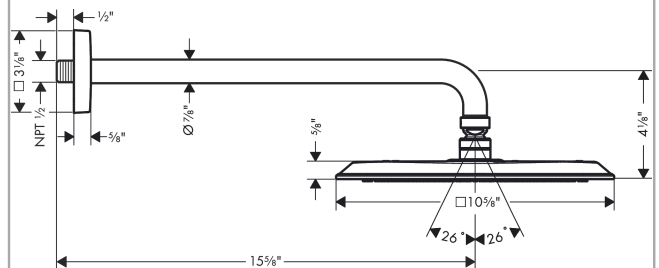

### Features

- Consists of: showerhead, showerarm
- Showerhead size: 10 5/8" x 10 5/8"
- Spray pattern: PowderRain
- Maximum flow rate: 1.77 GPM
- Showerhead removable for cleaning

### Scale drawing

**AXOR Citterio C**  
**Showerhead 270 1- Jet with Showerarm Trim, 1.75 GPM**  
 Finish: **Brushed Bronze** Part no. : **28796141**

## Exploded drawing

Year of production: >02/25

**AXOR Citterio C**  
**Showerhead 270 1- Jet with Showerarm Trim, 1.75 GPM**  
 Finish: **Brushed Bronze** Part no. : **28796141**