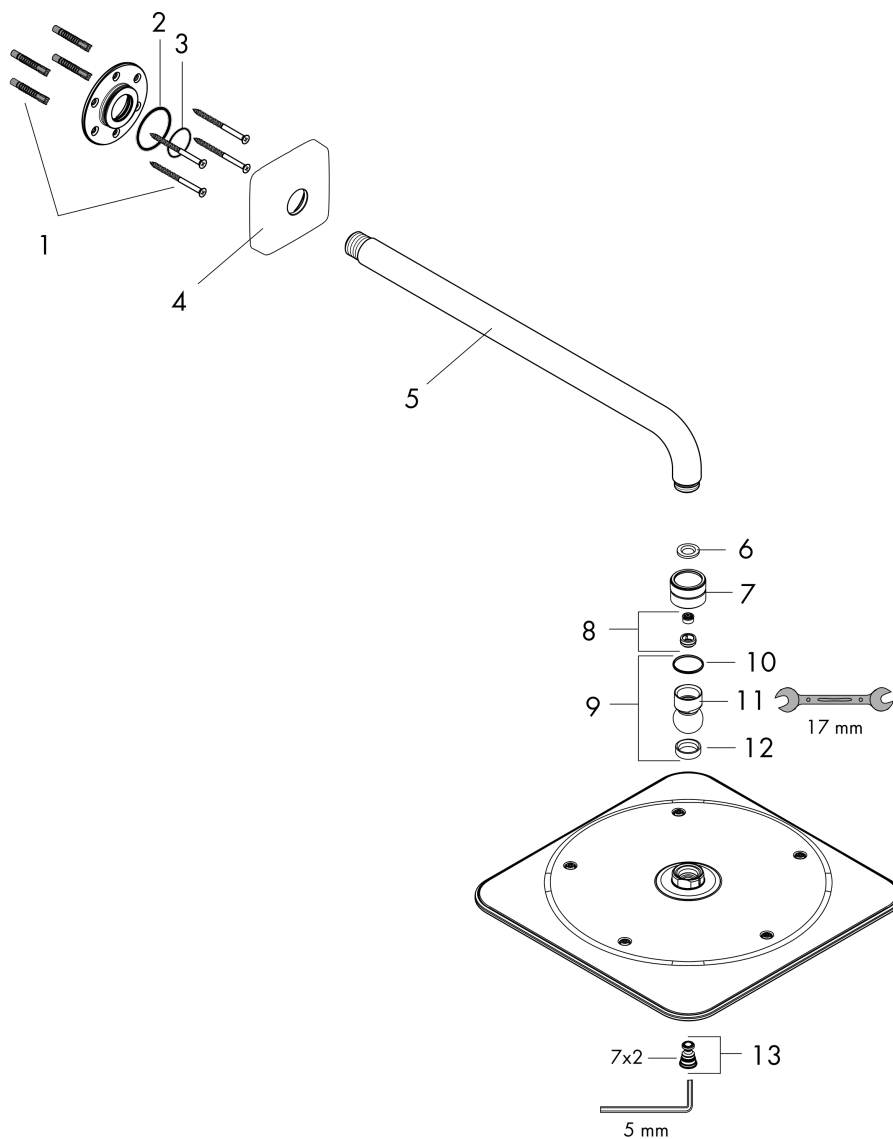

AXOR Citterio C
Showerhead 270 1- Jet with Showerarm Trim, 1.75 GPM
Finish: **Brushed Gold Optic** Part no. : **28796251**

Exploded drawing

Year of production: >02/25

AXOR Citterio C
Showerhead 270 1- Jet with Showerarm Trim, 1.75 GPM
 Finish: **Brushed Gold Optic** Part no. : **28796251**

Spare parts list

Year of production: >02/25

Pos.		Part no.	Price	PU
1	mounting set	40916000	-	1
2	O-ring 34x2	98383000	-	1
3	O-ring 24x2	98388000	-	1
4	escutcheon	95515250	-	1
5	shower arm	27413251	-	1
6	filter packing	93774000	-	1
7	nut	97958250	-	1
8	flow limiter	98279000	-	1
9	ball joint	97331250	-	1
10	lever collar	97536000	-	1
11	ball joint	97552000	-	1
12	seal	97606000	-	1
13	screw	95796250	-	1