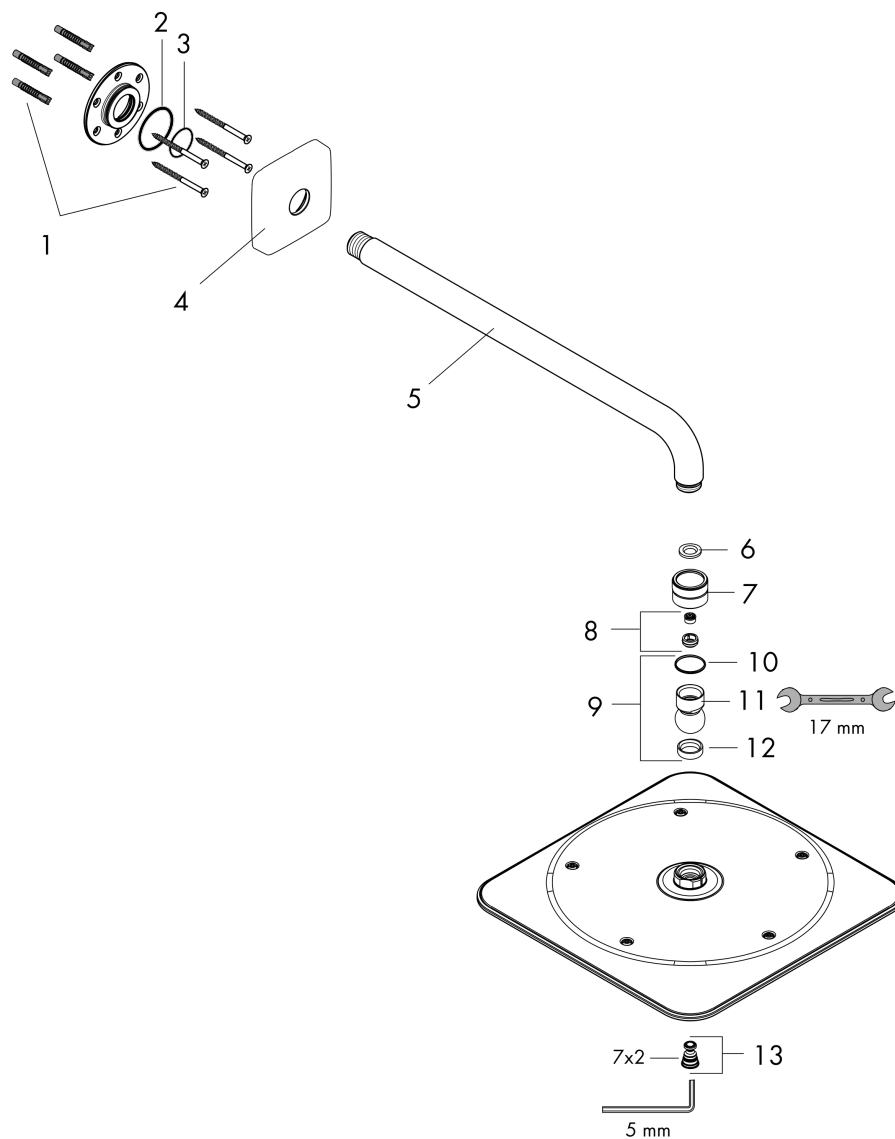

**AXOR Citterio C**  
**Showerhead 270 1- Jet with Showerarm Trim, 1.75 GPM**  
Finish: **Brushed Black Chrome** Part no. : **28796341**

## Exploded drawing

Year of production: >02/25

**AXOR Citterio C**  
**Showerhead 270 1- Jet with Showerarm Trim, 1.75 GPM**  
 Finish: **Brushed Black Chrome** Part no. : **28796341**

## Spare parts list

Year of production: >02/25

Pos.		Part no.	Price	PU
1	mounting set	40916000	-	1
2	O-ring 34x2	98383000	-	1
3	O-ring 24x2	98388000	-	1
4	escutcheon	95515340	-	1
5	shower arm	27413341	-	1
6	filter packing	93774000	-	1
7	nut	97958340	-	1
8	flow limiter	98279000	-	1
9	ball joint	97331340	-	1
10	lever collar	97536000	-	1
11	ball joint	97552000	-	1
12	seal	97606000	-	1
13	screw	95796340	-	1