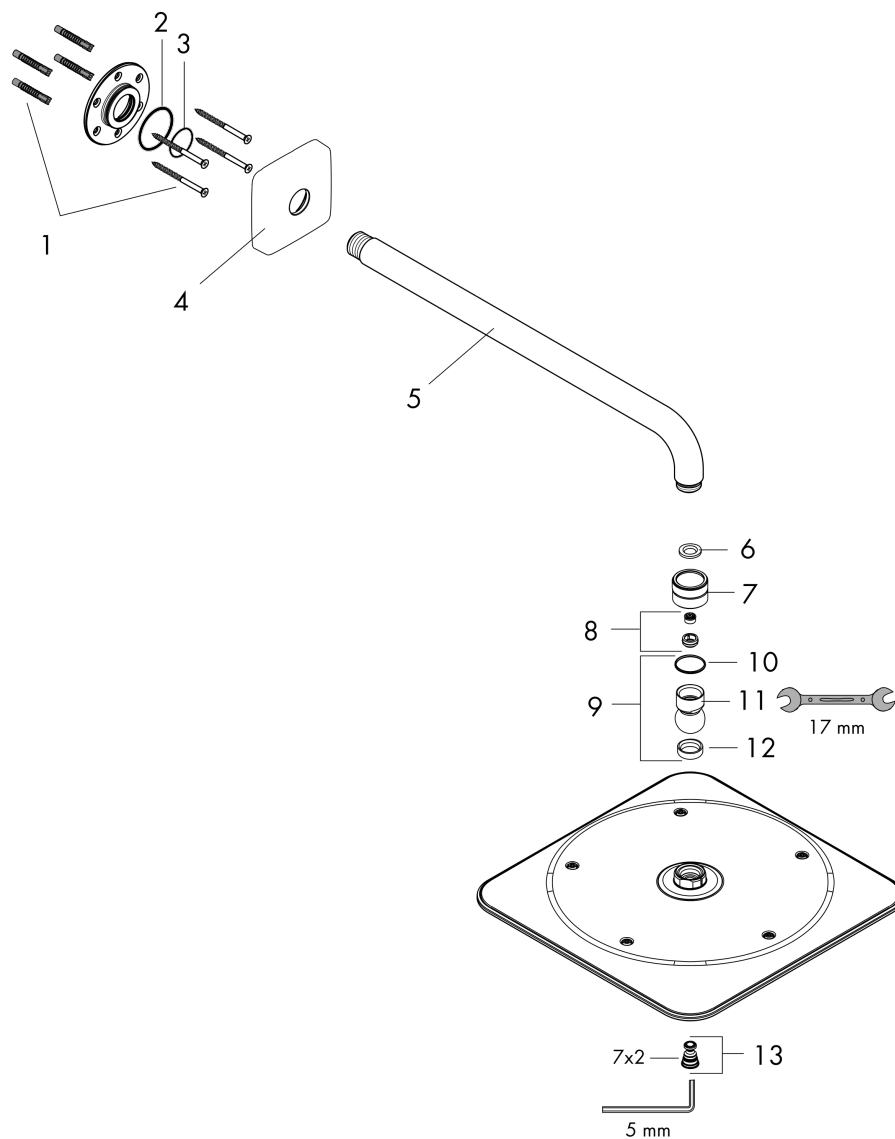

AXOR Citterio C
Showerhead 270 1- Jet with Showerarm Trim, 1.75 GPM
 Finish: **Matte Black** Part no. : **28796671**

Features

- Consists of: showerhead, showerarm
- Showerhead size: 10 5/8" x 10 5/8"
- Spray pattern: PowderRain
- Maximum flow rate: 1.77 GPM
- Showerhead removable for cleaning

Item details

List Price \$ 1,351.00

Technology

Compliance / Sustainability

Product image

Scale drawing

AXOR Citterio C
Showerhead 270 1- Jet with Showerarm Trim, 1.75 GPM
Finish: **Matte Black** Part no. : **28796671**

Exploded drawing

Year of production: >02/25

AXOR Citterio C
Showerhead 270 1- Jet with Showerarm Trim, 1.75 GPM
 Finish: **Matte Black** Part no. : **28796671**

Spare parts list

Year of production: >02/25

Pos.		Part no.	Price	PU
1	mounting set	40916000	-	1
2	O-ring 34x2	98383000	-	1
3	O-ring 24x2	98388000	-	1
4	escutcheon	95515670	-	1
5	shower arm	27413671	-	1
6	filter packing	93774000	-	1
7	nut	97958670	-	1
8	flow limiter	98279000	-	1
9	ball joint	97331330	-	1
10	lever collar	97536000	-	1
11	ball joint	97552000	-	1
12	seal	97606000	-	1
13	screw	95796670	-	1