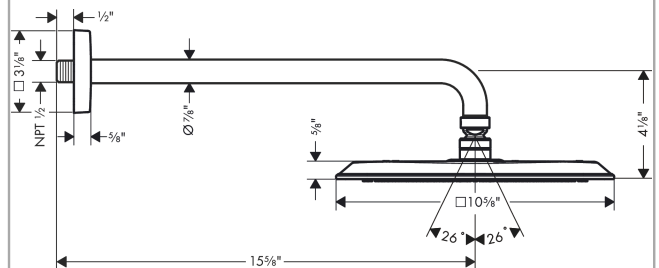

AXOR Citterio C
Showerhead 270 1- Jet with Showerarm Trim, 1.75 GPM
 Finish: **Matte Black** Part no. : **28796671**

Features

- Consists of: showerhead, showerarm
- Showerhead size: 10 5/8" x 10 5/8"
- Spray pattern: PowderRain
- Maximum flow rate: 1.77 GPM
- Showerhead removable for cleaning

Item details

List Price \$ 1,351.00

Technology

Compliance / Sustainability

Product image

Scale drawing

AXOR Citterio C
Showerhead 270 1- Jet with Showerarm Trim, 1.75 GPM
Finish: **Matte Black** Part no. : **28796671**

Exploded drawing

Year of production: >02/25

AXOR Citterio C
Showerhead 270 1- Jet with Showerarm Trim, 1.75 GPM
 Finish: **Matte Black** Part no. : **28796671**

Spare parts list

Year of production: >02/25

Pos.		Part no.	Price	PU
1	mounting set	40916000	-	1
2	O-ring 34x2	98383000	-	1
3	O-ring 24x2	98388000	-	1
4	escutcheon	95515670	-	1
5	shower arm	27413671	-	1
6	filter packing	93774000	-	1
7	nut	97958670	-	1
8	flow limiter	98279000	-	1
9	ball joint	97331330	-	1
10	lever collar	97536000	-	1
11	ball joint	97552000	-	1
12	seal	97606000	-	1
13	screw	95796670	-	1