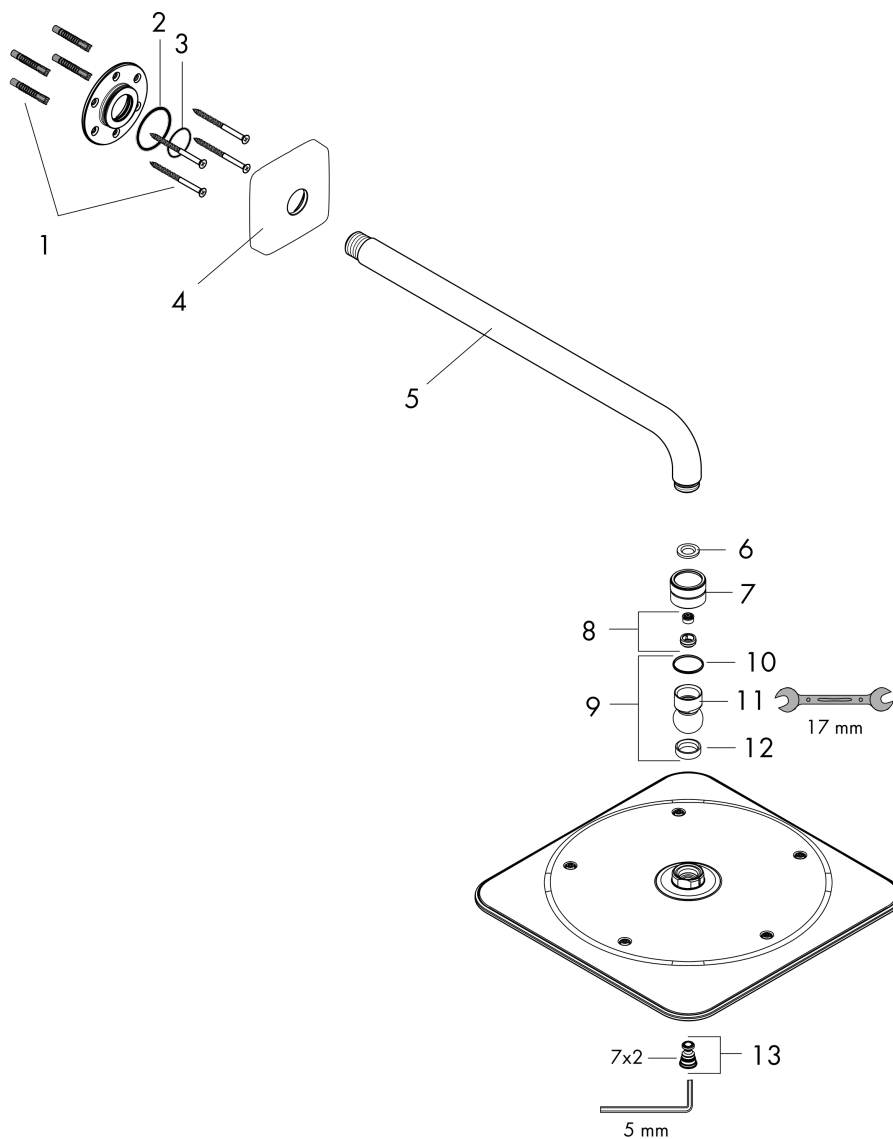

AXOR Citterio C
Showerhead 270 1- Jet with Showerarm Trim, 1.75 GPM
 Finish: **Brushed Nickel** Part no. : **28796821**

Exploded drawing

Year of production: >02/25

AXOR Citterio C
Showerhead 270 1- Jet with Showerarm Trim, 1.75 GPM
 Finish: **Brushed Nickel** Part no. : **28796821**

Spare parts list

Year of production: >02/25

Pos.		Part no.	Price	PU
1	mounting set	40916000	-	1
2	O-ring 34x2	98383000	-	1
3	O-ring 24x2	98388000	-	1
4	escutcheon	95515820	-	1
5	shower arm	27413821	-	1
6	filter packing	93774000	-	1
7	nut	97958820	-	1
8	flow limiter	98279000	-	1
9	ball joint	97331820	-	1
10	lever collar	97536000	-	1
11	ball joint	97552000	-	1
12	seal	97606000	-	1
13	screw	95796820	-	1