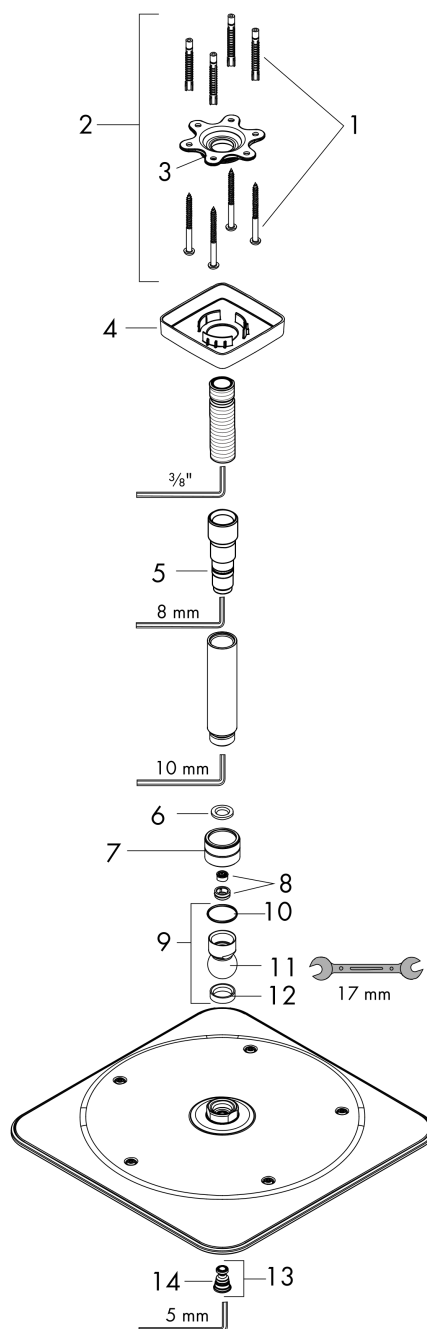

AXOR Citterio C
Showerhead 270 Square 1-Jet Ceiling Connection, 1.75 GPM
 Finish: **Brushed Bronze** Part no. : **28797141**

Features

- Consists of: showerhead, ceiling connection
- Showerhead size: 10 5/8" x 10 5/8"
- Spray pattern: PowderRain
- Maximum flow rate: 1.77 GPM
- Showerhead removable for cleaning

Item details

List Price \$ 1,317.00

Technology

Compliance / Sustainability

Product image

Scale drawing

AXOR Citterio C
Showerhead 270 Square 1-Jet Ceiling Connection, 1.75 GPM
Finish: **Brushed Bronze** Part no. : **28797141**

Exploded drawing

Year of production: >02/25

AXOR Citterio C
Showerhead 270 Square 1-Jet Ceiling Connection, 1.75 GPM
 Finish: **Brushed Bronze** Part no. : **28797141**

Spare parts list

Year of production: >02/25

Pos.		Part no.	Price	PU
1	mounting set	40916000	-	1
2	mounting kit	95208000	-	1
3	O-ring 34x2	98383000	-	1
4	O-ring 14x2	98129000	-	1
5	filter packing	93774000	-	1
6	nut	97958140	-	1
7	flow limiter	98279000	-	1
8	ball joint	97331140	-	1
9	lever collar	97536000	-	1
10	ball joint	97552130	-	1
11	seal	97606000	-	1
12	air jet (Eco)	95795140	-	1
13	O-ring 27x2,5	98149000	-	1