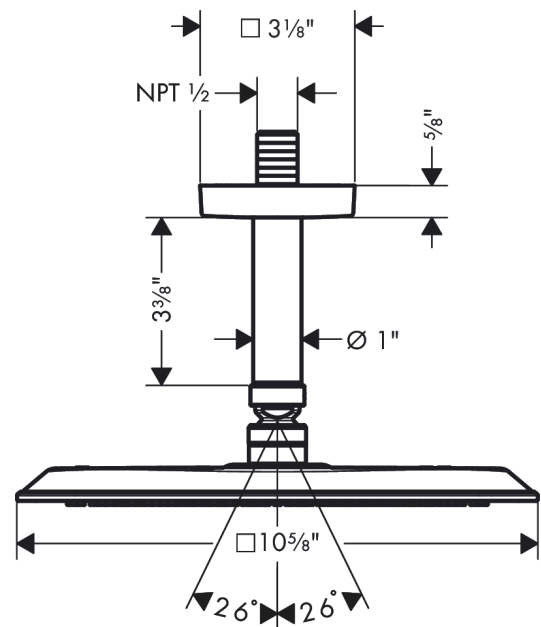

AXOR Citterio C
Showerhead 270 Square 1-Jet Ceiling Connection, 1.75 GPM
 Finish: **Brushed Bronze** Part no. : **28797141**

Features

- Consists of: showerhead, ceiling connection
- Showerhead size: 10 5/8" x 10 5/8"
- Spray pattern: PowderRain
- Maximum flow rate: 1.77 GPM
- Showerhead removable for cleaning

Item details

List Price \$ 1,317.00

Technology

Compliance / Sustainability

Product image

Scale drawing

AXOR Citterio C
Showerhead 270 Square 1-Jet Ceiling Connection, 1.75 GPM
Finish: **Brushed Bronze** Part no. : **28797141**

Exploded drawing

Year of production: >02/25

AXOR Citterio C
Showerhead 270 Square 1-Jet Ceiling Connection, 1.75 GPM
 Finish: **Brushed Bronze** Part no. : **28797141**

Spare parts list

Year of production: >02/25

Pos.		Part no.	Price	PU
1	mounting set	40916000	-	1
2	mounting kit	95208000	-	1
3	O-ring 34x2	98383000	-	1
4	O-ring 14x2	98129000	-	1
5	filter packing	93774000	-	1
6	nut	97958140	-	1
7	flow limiter	98279000	-	1
8	ball joint	97331140	-	1
9	lever collar	97536000	-	1
10	ball joint	97552130	-	1
11	seal	97606000	-	1
12	air jet (Eco)	95795140	-	1
13	O-ring 27x2,5	98149000	-	1