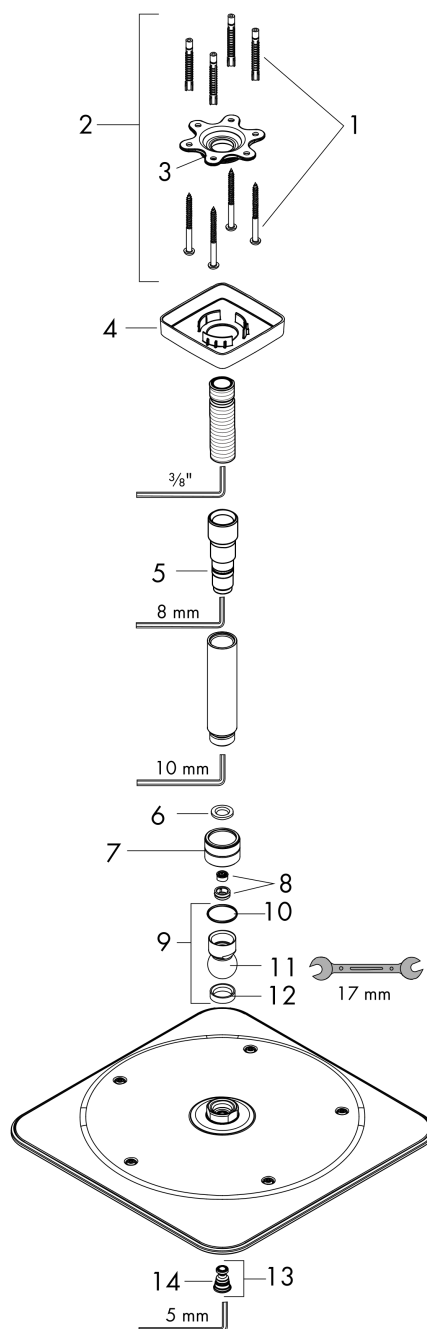

AXOR Citterio C
Showerhead 270 Square 1-Jet Ceiling Connection, 1.75 GPM
 Finish: **Brushed Gold Optic** Part no. : **28797251**

Features

- Consists of: showerhead, ceiling connection
- Showerhead size: 10 5/8" x 10 5/8"
- Spray pattern: PowderRain
- Maximum flow rate: 1.77 GPM
- Showerhead removable for cleaning

Item details

List Price \$ 1,317.00

Technology

Compliance / Sustainability

Product image

Scale drawing

AXOR Citterio C
Showerhead 270 Square 1-Jet Ceiling Connection, 1.75 GPM
Finish: **Brushed Gold Optic** Part no. : **28797251**

Exploded drawing

Year of production: >02/25

AXOR Citterio C
Showerhead 270 Square 1-Jet Ceiling Connection, 1.75 GPM
 Finish: **Brushed Gold Optic** Part no. : **28797251**

Spare parts list

Year of production: >02/25

Pos.		Part no.	Price	PU
1	mounting set	40916000	-	1
2	mounting kit	95208000	-	1
3	O-ring 34x2	98383000	-	1
5	O-ring 14x2	98129000	-	1
6	filter packing	93774000	-	1
7	nut	97958250	-	1
8	flow limiter	98279000	-	1
9	ball joint	97331250	-	1
10	lever collar	97536000	-	1
11	ball joint	97552990	-	1
12	seal	97606000	-	1
13	air jet (Eco)	95795250	-	1