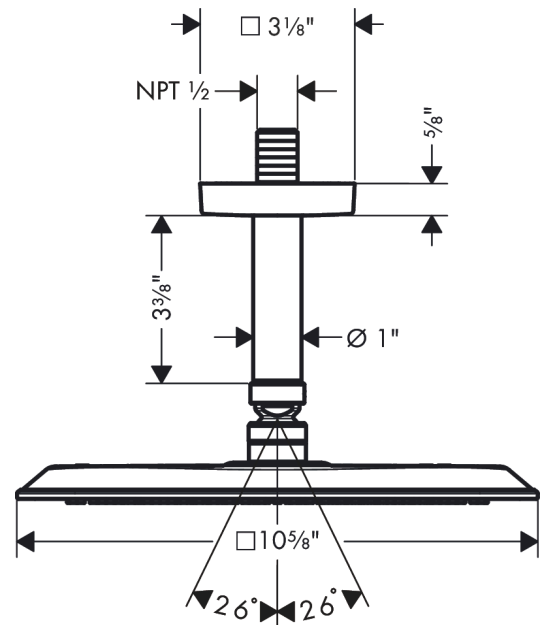

AXOR Citterio C
Showerhead 270 Square 1-Jet Ceiling Connection, 1.75 GPM
 Finish: **Brushed Gold Optic** Part no. : **28797251**

Features

- Consists of: showerhead, ceiling connection
- Showerhead size: 10 5/8" x 10 5/8"
- Spray pattern: PowderRain
- Maximum flow rate: 1.77 GPM
- Showerhead removable for cleaning

Item details

List Price \$ 1,317.00

Technology

Compliance / Sustainability

Product image

Scale drawing

AXOR Citterio C
Showerhead 270 Square 1-Jet Ceiling Connection, 1.75 GPM
Finish: **Brushed Gold Optic** Part no. : **28797251**

Exploded drawing

Year of production: >02/25

AXOR Citterio C
Showerhead 270 Square 1-Jet Ceiling Connection, 1.75 GPM
 Finish: **Brushed Gold Optic** Part no. : **28797251**

Spare parts list

Year of production: >02/25

Pos.		Part no.	Price	PU
1	mounting set	40916000	-	1
2	mounting kit	95208000	-	1
3	O-ring 34x2	98383000	-	1
5	O-ring 14x2	98129000	-	1
6	filter packing	93774000	-	1
7	nut	97958250	-	1
8	flow limiter	98279000	-	1
9	ball joint	97331250	-	1
10	lever collar	97536000	-	1
11	ball joint	97552990	-	1
12	seal	97606000	-	1
13	air jet (Eco)	95795250	-	1