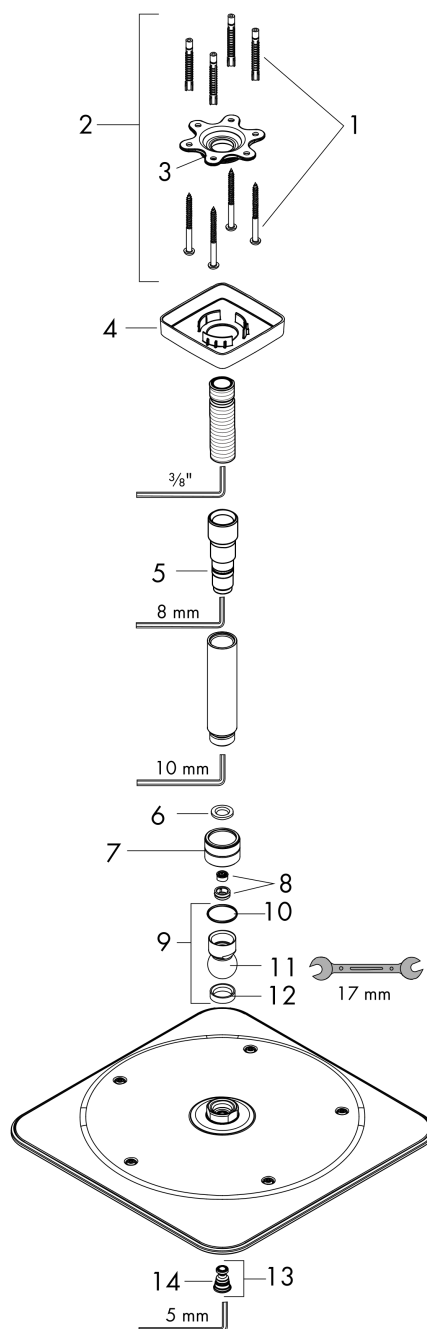

AXOR Citterio C
Showerhead 270 Square 1-Jet Ceiling Connection, 1.75 GPM
 Finish: **Brushed Black Chrome** Part no. : **28797341**

Features

- Consists of: showerhead, ceiling connection
- Showerhead size: 10 5/8" x 10 5/8"
- Spray pattern: PowderRain
- Maximum flow rate: 1.77 GPM
- Showerhead removable for cleaning

Item details

List Price \$ 1,317.00

Technology

Compliance / Sustainability

Product image

Scale drawing

AXOR Citterio C
Showerhead 270 Square 1-Jet Ceiling Connection, 1.75 GPM
Finish: **Brushed Black Chrome** Part no. : **28797341**

Exploded drawing

Year of production: >02/25

AXOR Citterio C
Showerhead 270 Square 1-Jet Ceiling Connection, 1.75 GPM
 Finish: **Brushed Black Chrome** Part no. : **28797341**

Spare parts list

Year of production: >02/25

Pos.		Part no.	Price	PU
1	mounting set	40916000	-	1
2	mounting kit	95208000	-	1
3	O-ring 34x2	98383000	-	1
5	O-ring 14x2	98129000	-	1
6	filter packing	93774000	-	1
7	nut	97958340	-	1
8	flow limiter	98279000	-	1
9	ball joint	97331340	-	1
10	lever collar	97536000	-	1
11	ball joint	97552330	-	1
12	seal	97606000	-	1
13	air jet (Eco)	95795340	-	1