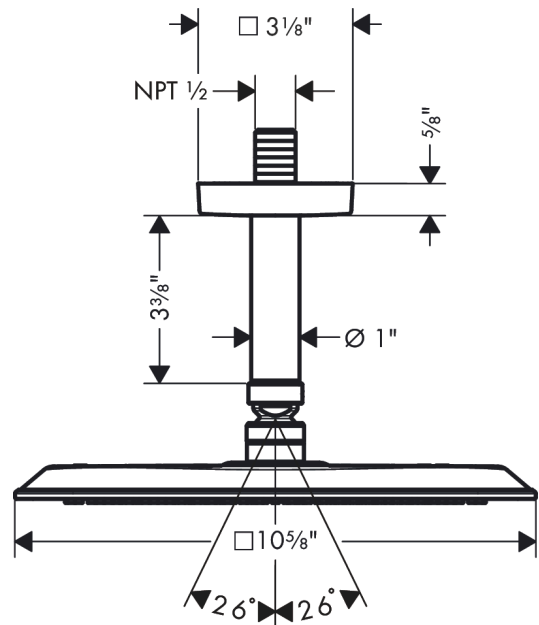

AXOR Citterio C
Showerhead 270 Square 1-Jet Ceiling Connection, 1.75 GPM
 Finish: **Brushed Black Chrome** Part no. : **28797341**

Features

- Consists of: showerhead, ceiling connection
- Showerhead size: 10 5/8" x 10 5/8"
- Spray pattern: PowderRain
- Maximum flow rate: 1.77 GPM
- Showerhead removable for cleaning

Item details

List Price \$ 1,317.00

Technology

Compliance / Sustainability

Product image

Scale drawing

AXOR Citterio C
Showerhead 270 Square 1-Jet Ceiling Connection, 1.75 GPM
Finish: **Brushed Black Chrome** Part no. : **28797341**

Exploded drawing

Year of production: >02/25

AXOR Citterio C
Showerhead 270 Square 1-Jet Ceiling Connection, 1.75 GPM
 Finish: **Brushed Black Chrome** Part no. : **28797341**

Spare parts list

Year of production: >02/25

Pos.		Part no.	Price	PU
1	mounting set	40916000	-	1
2	mounting kit	95208000	-	1
3	O-ring 34x2	98383000	-	1
5	O-ring 14x2	98129000	-	1
6	filter packing	93774000	-	1
7	nut	97958340	-	1
8	flow limiter	98279000	-	1
9	ball joint	97331340	-	1
10	lever collar	97536000	-	1
11	ball joint	97552330	-	1
12	seal	97606000	-	1
13	air jet (Eco)	95795340	-	1