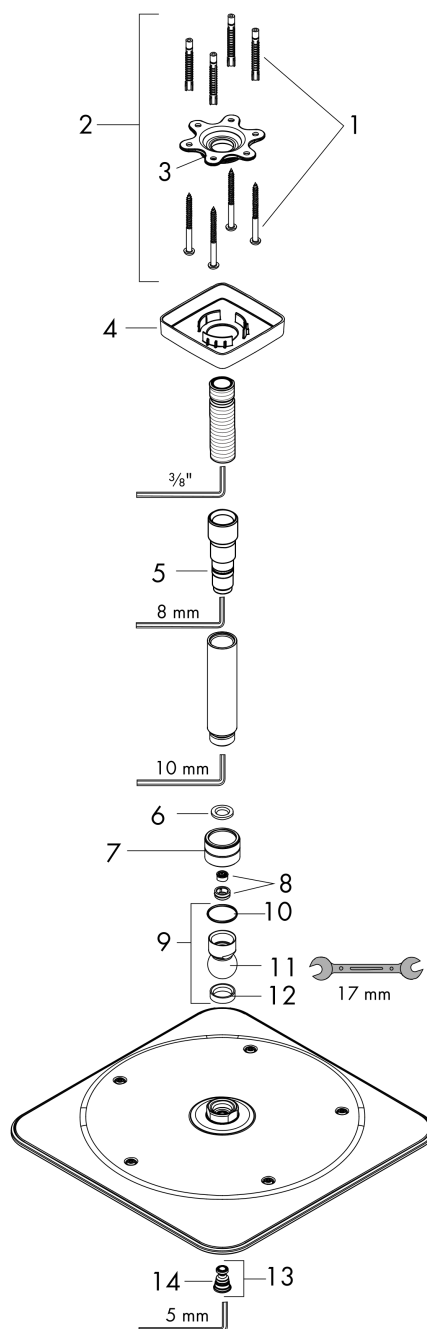

AXOR Citterio C
Showerhead 270 Square 1-Jet Ceiling Connection, 1.75 GPM
 Finish: **Matte Black** Part no. : **28797671**

Features

- Consists of: showerhead, ceiling connection
- Showerhead size: 10 5/8" x 10 5/8"
- Spray pattern: PowderRain
- Maximum flow rate: 1.77 GPM
- Showerhead removable for cleaning

Item details

List Price \$ 1,317.00

Technology

Compliance / Sustainability

Product image

Scale drawing

AXOR Citterio C
Showerhead 270 Square 1-Jet Ceiling Connection, 1.75 GPM
Finish: **Matte Black** Part no. : **28797671**

Exploded drawing

Year of production: >02/25

AXOR Citterio C
Showerhead 270 Square 1-Jet Ceiling Connection, 1.75 GPM
 Finish: **Matte Black** Part no. : **28797671**

Spare parts list

Year of production: >02/25

Pos.		Part no.	Price	PU
1	mounting set	40916000	-	1
2	mounting kit	95208000	-	1
3	O-ring 34x2	98383000	-	1
5	O-ring 14x2	98129000	-	1
6	filter packing	93774000	-	1
7	nut	97958670	-	1
8	flow limiter	98279000	-	1
9	ball joint	97331330	-	1
10	lever collar	97536000	-	1
11	ball joint	97552330	-	1
12	seal	97606000	-	1
13	air jet (Eco)	95795670	-	1