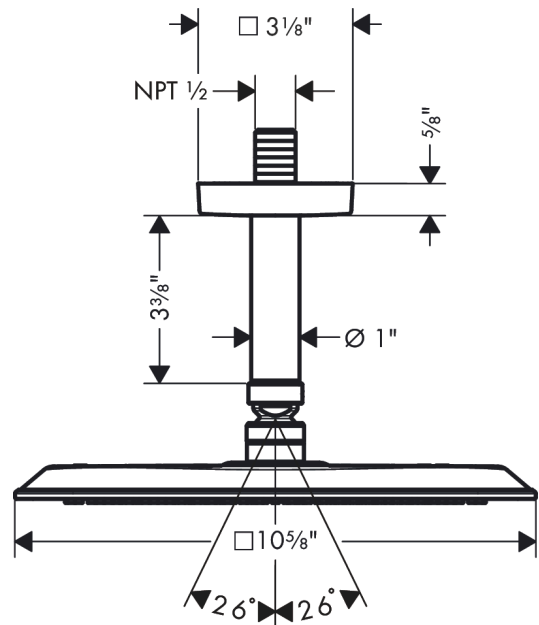

AXOR Citterio C
Showerhead 270 Square 1-Jet Ceiling Connection, 1.75 GPM
 Finish: **Matte Black** Part no. : **28797671**

Features

- Consists of: showerhead, ceiling connection
- Showerhead size: 10 5/8" x 10 5/8"
- Spray pattern: PowderRain
- Maximum flow rate: 1.77 GPM
- Showerhead removable for cleaning

Item details

List Price \$ 1,317.00

Technology

Compliance / Sustainability

Product image

Scale drawing

AXOR Citterio C
Showerhead 270 Square 1-Jet Ceiling Connection, 1.75 GPM
Finish: **Matte Black** Part no. : **28797671**

Exploded drawing

Year of production: >02/25

AXOR Citterio C
Showerhead 270 Square 1-Jet Ceiling Connection, 1.75 GPM
 Finish: **Matte Black** Part no. : **28797671**

Spare parts list

Year of production: >02/25

Pos.		Part no.	Price	PU
1	mounting set	40916000	-	1
2	mounting kit	95208000	-	1
3	O-ring 34x2	98383000	-	1
5	O-ring 14x2	98129000	-	1
6	filter packing	93774000	-	1
7	nut	97958670	-	1
8	flow limiter	98279000	-	1
9	ball joint	97331330	-	1
10	lever collar	97536000	-	1
11	ball joint	97552330	-	1
12	seal	97606000	-	1
13	air jet (Eco)	95795670	-	1