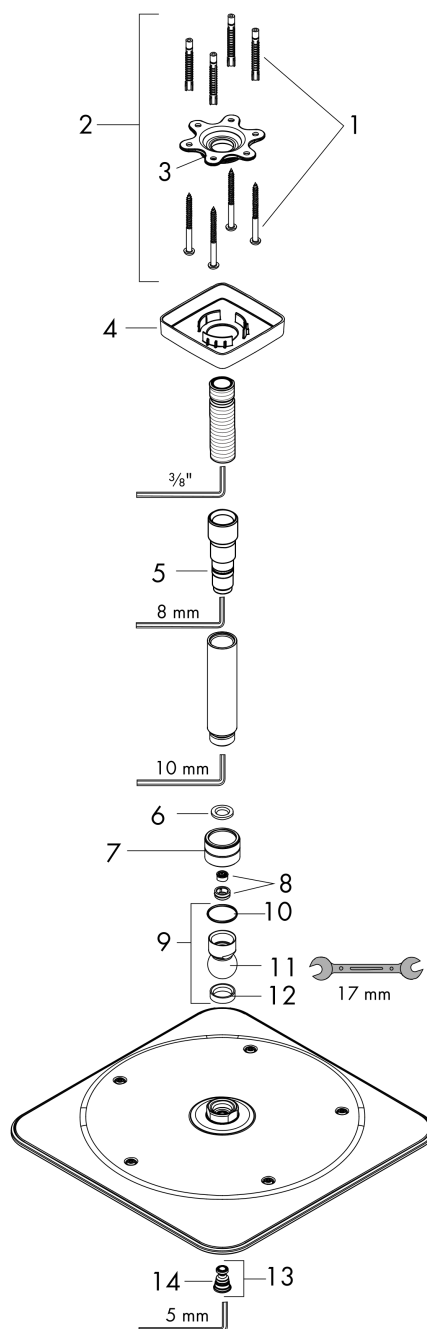

AXOR Citterio C
Showerhead 270 Square 1-Jet Ceiling Connection, 1.75 GPM
 Finish: **Brushed Nickel** Part no. : **28797821**

Features

- Consists of: showerhead, ceiling connection
- Showerhead size: 10 5/8" x 10 5/8"
- Spray pattern: PowderRain
- Maximum flow rate: 1.77 GPM
- Showerhead removable for cleaning

Item details

List Price \$ 1,317.00

Technology

Compliance / Sustainability

Product image

Scale drawing

AXOR Citterio C
Showerhead 270 Square 1-Jet Ceiling Connection, 1.75 GPM
Finish: **Brushed Nickel** Part no. : **28797821**

Exploded drawing

Year of production: >02/25

AXOR Citterio C
Showerhead 270 Square 1-Jet Ceiling Connection, 1.75 GPM
 Finish: **Brushed Nickel** Part no. : **28797821**

Spare parts list

Year of production: >02/25

Pos.		Part no.	Price	PU
1	mounting set	40916000	-	1
2	mounting kit	95208000	-	1
3	O-ring 34x2	98383000	-	1
5	O-ring 14x2	98129000	-	1
6	filter packing	93774000	-	1
7	nut	97958820	-	1
8	flow limiter	98279000	-	1
9	ball joint	97331820	-	1
10	lever collar	97536000	-	1
11	ball joint	97552830	-	1
12	seal	97606000	-	1
13	air jet (Eco)	95795820	-	1