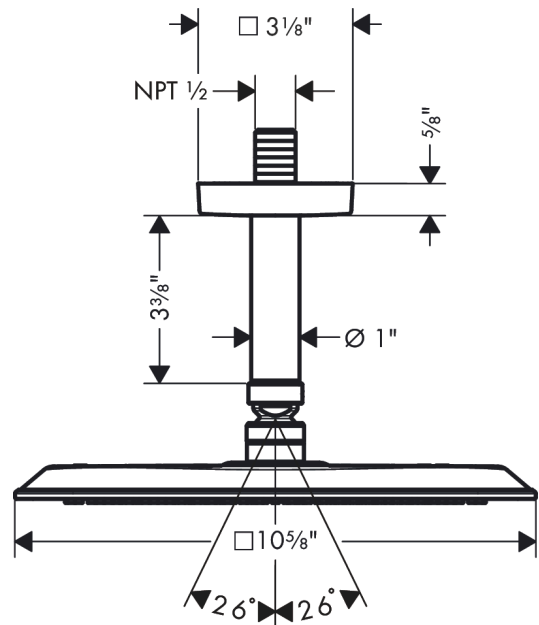

AXOR Citterio C
Showerhead 270 Square 1-Jet Ceiling Connection, 1.75 GPM
 Finish: **Brushed Nickel** Part no. : **28797821**

Features

- Consists of: showerhead, ceiling connection
- Showerhead size: 10 5/8" x 10 5/8"
- Spray pattern: PowderRain
- Maximum flow rate: 1.77 GPM
- Showerhead removable for cleaning

Item details

List Price \$ 1,317.00

Technology

Compliance / Sustainability

Product image

Scale drawing

AXOR Citterio C
Showerhead 270 Square 1-Jet Ceiling Connection, 1.75 GPM
Finish: **Brushed Nickel** Part no. : **28797821**

Exploded drawing

Year of production: >02/25

AXOR Citterio C
Showerhead 270 Square 1-Jet Ceiling Connection, 1.75 GPM
 Finish: **Brushed Nickel** Part no. : **28797821**

Spare parts list

Year of production: >02/25

Pos.		Part no.	Price	PU
1	mounting set	40916000	-	1
2	mounting kit	95208000	-	1
3	O-ring 34x2	98383000	-	1
5	O-ring 14x2	98129000	-	1
6	filter packing	93774000	-	1
7	nut	97958820	-	1
8	flow limiter	98279000	-	1
9	ball joint	97331820	-	1
10	lever collar	97536000	-	1
11	ball joint	97552830	-	1
12	seal	97606000	-	1
13	air jet (Eco)	95795820	-	1