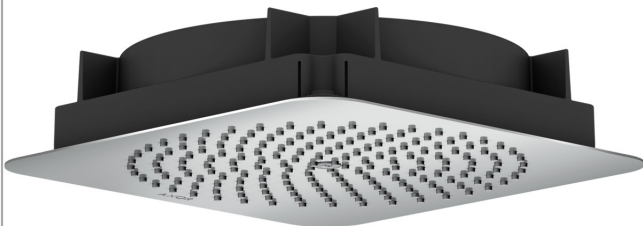

AXOR Citterio C
Showerhead 270 Square 1-Jet Flush Ceiling, 1.75 GPM
 Finish: **Chrome** Part no. : **28798001**

Features

- Showerhead size: 10 5/8" x 10 5/8"
- Spray pattern: Rain
- Maximum flow rate: 1.77 GPM
- Showerhead removable for cleaning
- Connection type: rough

Item details

List Price \$ 919.00

Technology

Compliance / Sustainability

Product image

Scale drawing