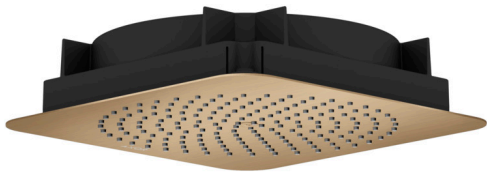

AXOR Citterio C
Showerhead 270 Square 1-Jet Flush Ceiling, 1.75 GPM
 Finish: **Brushed Bronze** Part no. : **28798141**

Features

- Showerhead size: 10 5/8" x 10 5/8"
- Spray pattern: Rain
- Maximum flow rate: 1.77 GPM
- Showerhead removable for cleaning
- Connection type: rough

Item details

List Price \$ 1,213.00

Technology

Compliance / Sustainability

Product image

Scale drawing