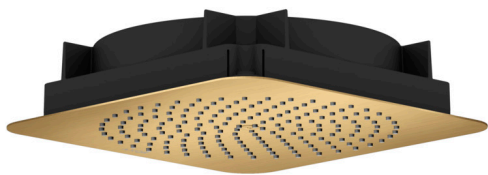

Product image