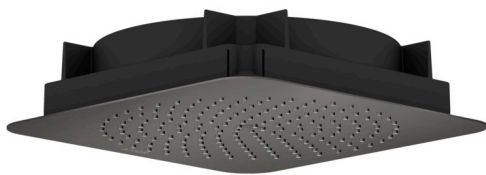

Product image