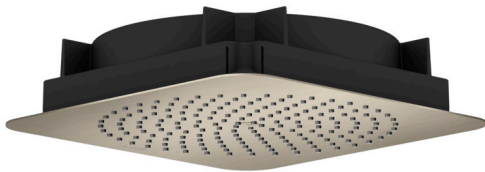

Product image