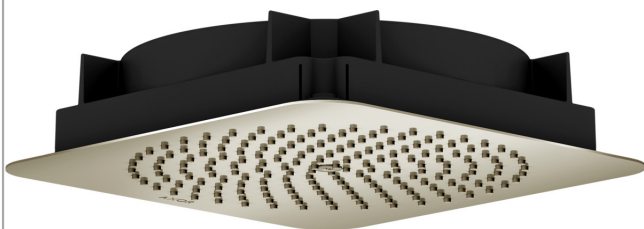

AXOR Citterio C
Showerhead 270 Square 1-Jet Flush Ceiling, 1.75 GPM
 Finish: **Polished Nickel** Part no. : **28798831**

Features

- Showerhead size: 10 5/8" x 10 5/8"
- Spray pattern: Rain
- Maximum flow rate: 1.77 GPM
- Showerhead removable for cleaning
- Connection type: rough

Item details

List Price \$ 1,167.00

Technology

Compliance / Sustainability

Product image

Scale drawing