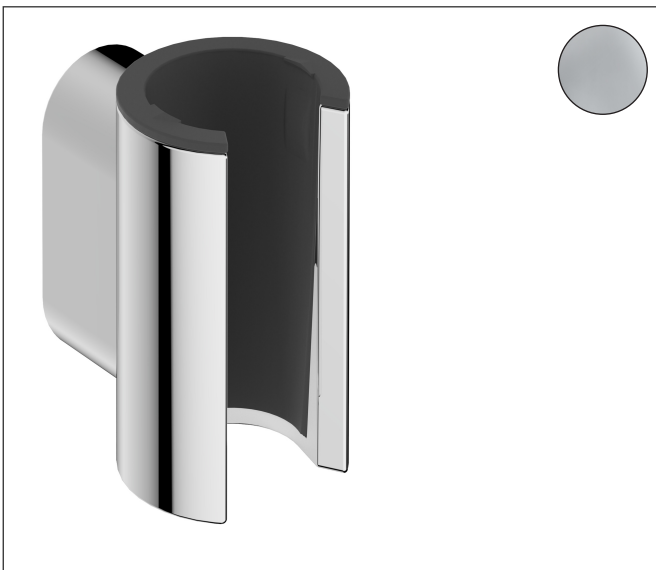

Brand hansgrohe  
 Art. Name Handshower Holder  
 Art. Nr. 28885001  
 Surface Chrome

## Product Picture

## Features

- Dimensions: 2" x 1 1/4" x 1 5/8" (HxWxD)
- Drill hole diameter: 1/4"
- 2 mounting points
- Wall-mounted