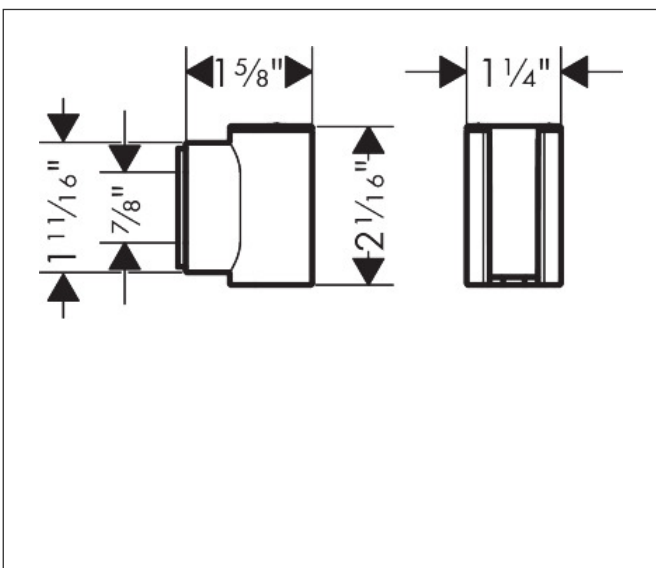

Drawing

Certificates/approvals