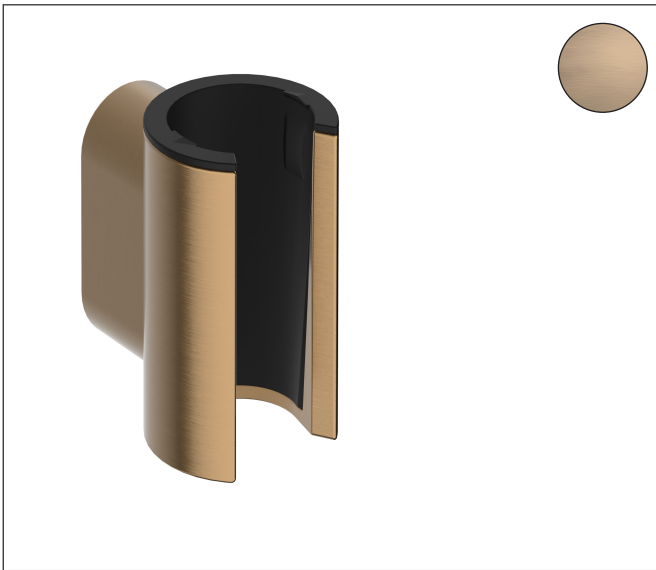

Brand hansgrohe
 Art. Name Handshower Holder
 Art. Nr. 28885141
 Surface Brushed Bronze

Product Picture

Features

- Dimensions: 2" x 1 1/4" x 1 5/8" (HxWxD)
- Drill hole diameter: 1/4"
- 2 mounting points
- Wall-mounted