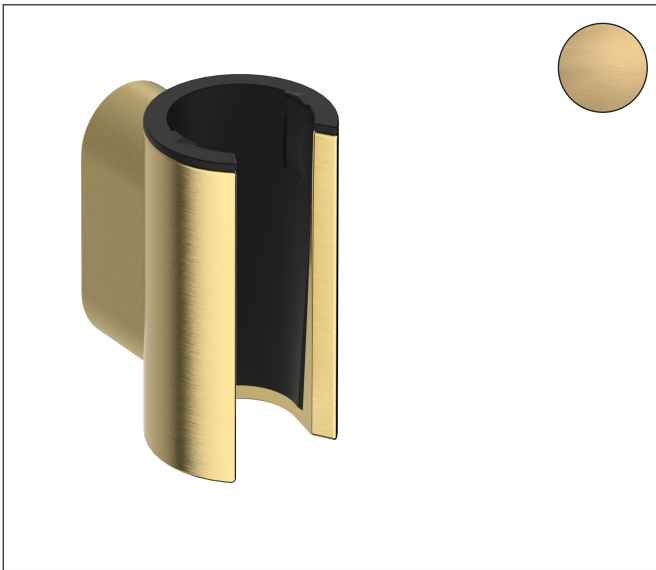

Brand hansgrohe  
 Art. Name Handshower Holder  
 Art. Nr. 28885251  
 Surface Brushed Gold Optic

## Product Picture

## Features

- Dimensions: 2" x 1 1/4" x 1 5/8" (HxWxD)
- Drill hole diameter: 1/4"
- 2 mounting points
- Wall-mounted