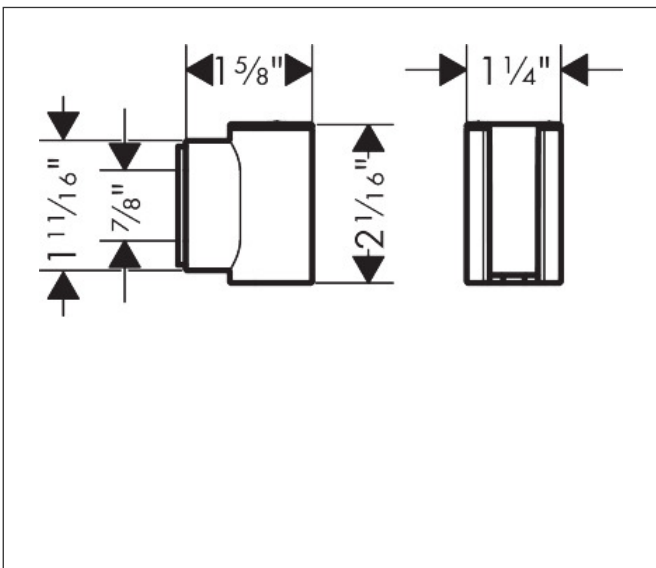

Drawing

Certificates/approvals