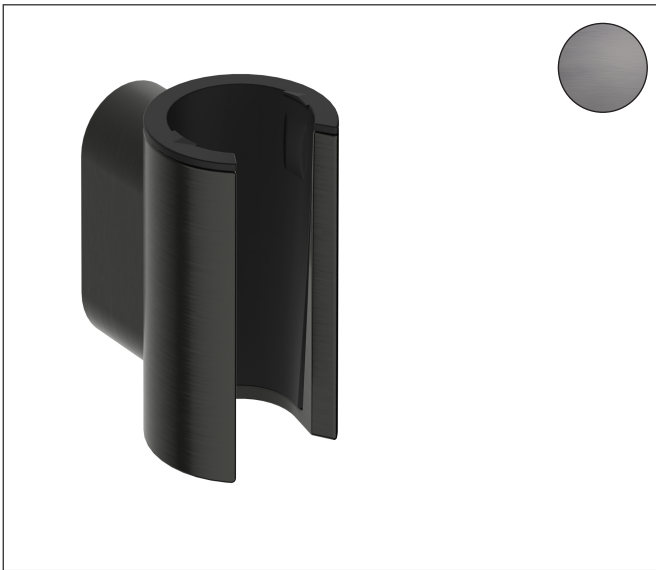

Brand hansgrohe
Art. Name Handshower Holder
Art. Nr. 28885341
Surface Brushed Black Chrome

Product Picture

Features

- Dimensions: 2" x 1 1/4" x 1 5/8" (HxWxD)
- Drill hole diameter: 1/4"
- 2 mounting points
- Wall-mounted