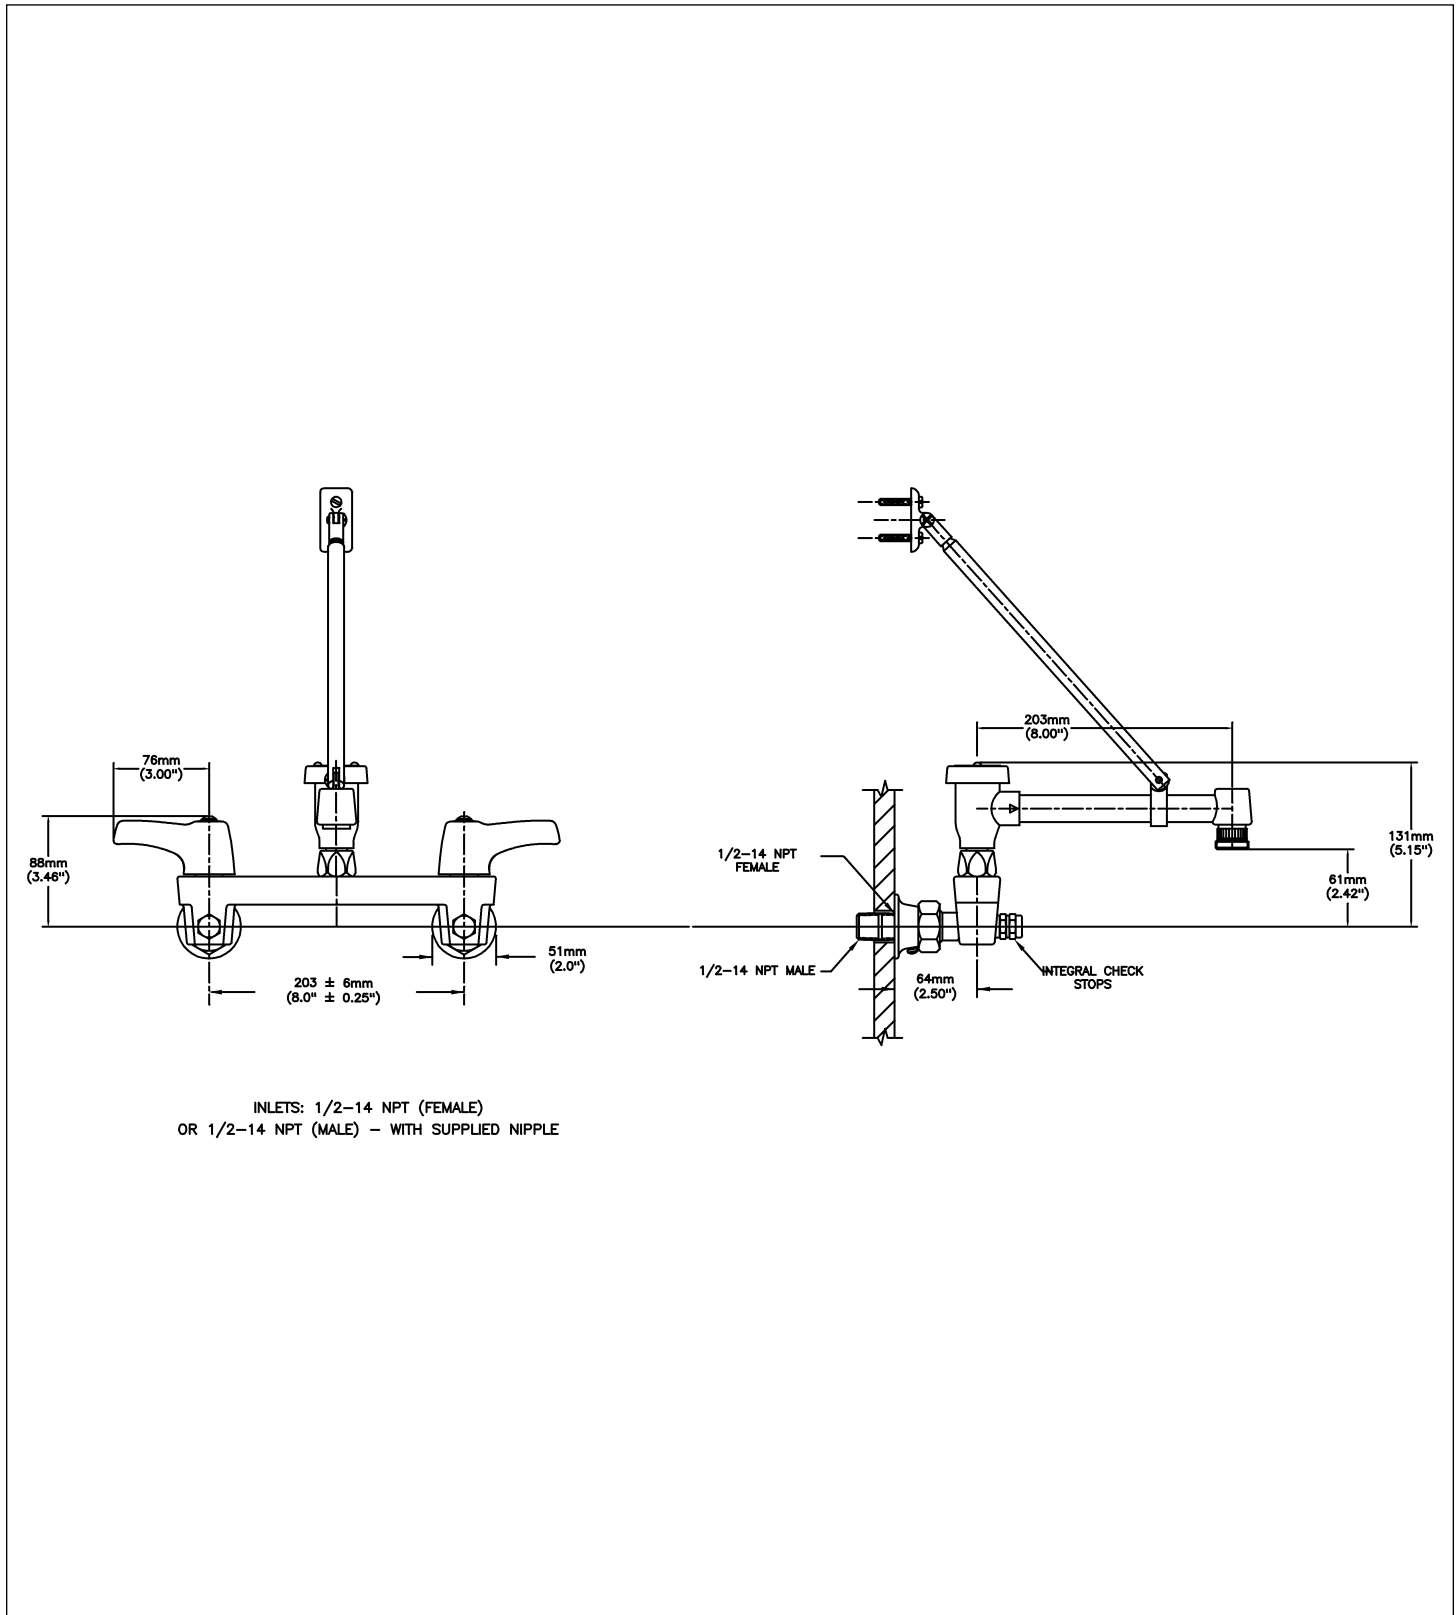

### Model No: 28C2383

#### SPECIFICATION:

- 203 mm (8") centers cast brass wallmount service sink faucet
- Centers adjustable from 7.75" to 8.25" unless AC option selected
- Two handle
- With integral check stops
- Polished chrome plated finish
- Heavy duty 1/2" IPS brass pipe rigid pail hook spout
- CER-TECK® 1/4 turn ceramic disk structures
- Spout#: 3 - 267mm (10 1/2") Long Rigid Spout with Pail Hook, ADJUSTABLE Top/Bottom Brace
- Outlet#: 8 - Body mounted Angle Vacuum Breaker - Garden Hose End Outlet on spout
- Handle#: 3 - 76 mm (3") Lever Blade Handles-ADA Compliant-Metal-Color indexed-Vandal Resistant screws

#### OPERATION:

- Not Available

*(Dimensional drawing on following page)*

Delta reserves the right (1) to make changes to specifications and materials, and (2) to change or discontinue models, both without notice or obligation. Dimensions are for reference. Measurement may vary plus or minus 6mm(0.25"). Mounting locations are suggested only. Check with local codes for requirements in your area. This spec was produced December 19, 2016.

Delta reserves the right (1) to make changes to specifications and materials, and (2) to change or discontinue models, both without notice or obligation. Dimensions are for reference. Measurement may vary plus or minus 6mm(0.25"). Mounting locations are suggested only. Check with local codes for requirements in your area. This spec was produced December 19, 2016.