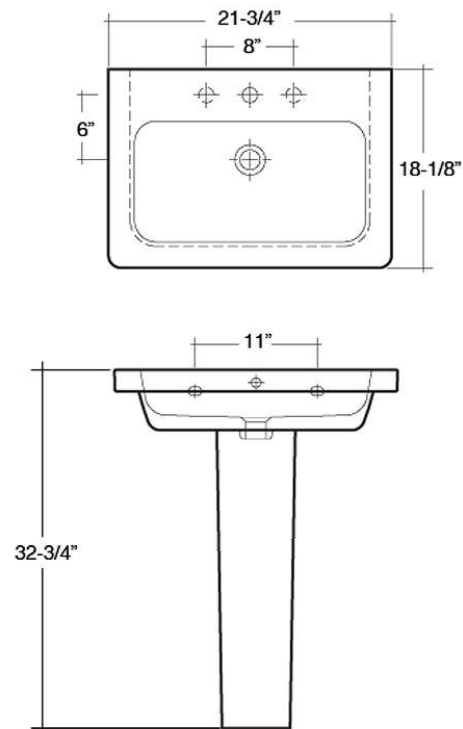

RESORT 550 PEDESTAL LAVATORY

Cat. No.
3-107X

W: 21³/₄"
D: 18¹/₈"
H: 32³/₄"

Compliance Certification

Meets or exceeds the following specifications: ASME A112.19.2 2013 and CSA B45.1-13 for Vitreous China fixtures.

Column Dimensions

H: 27¹/₂"
Top: 7¹/₄" W X 6³/₄" D
Bottom: 6¹/₂" W X 6¹/₂" D

Interior Dimensions:

Basin interior: 17" X 11-¹/₄"
Basin depth: 5-³/₄"
Mount bolts height: 33"
Mount holes cc: 11"
Back of basin to center of faucet: 2"
Back of basin to center of drain: 8"
Faucet hole diameter: 1-³/₈"

Features:

- ▶ Vitreous China
- ▶ Available for 1 hole (3-1071) or 8" widespread (3-1078)
- ▶ Pre-drilled overflow hole
- ▶ Back of column is open
- ▶ Column tapers
- ▶ Mounting Hardware Included
- ▶ For ease installation order Hangers (pair) or Bracket (one)

Colors:

WH White

Dimensions of fixture are nominal and may vary within the range of tolerances established by ANSI Standard A112.19.2. Dimensions and specifications subject to change without notice.