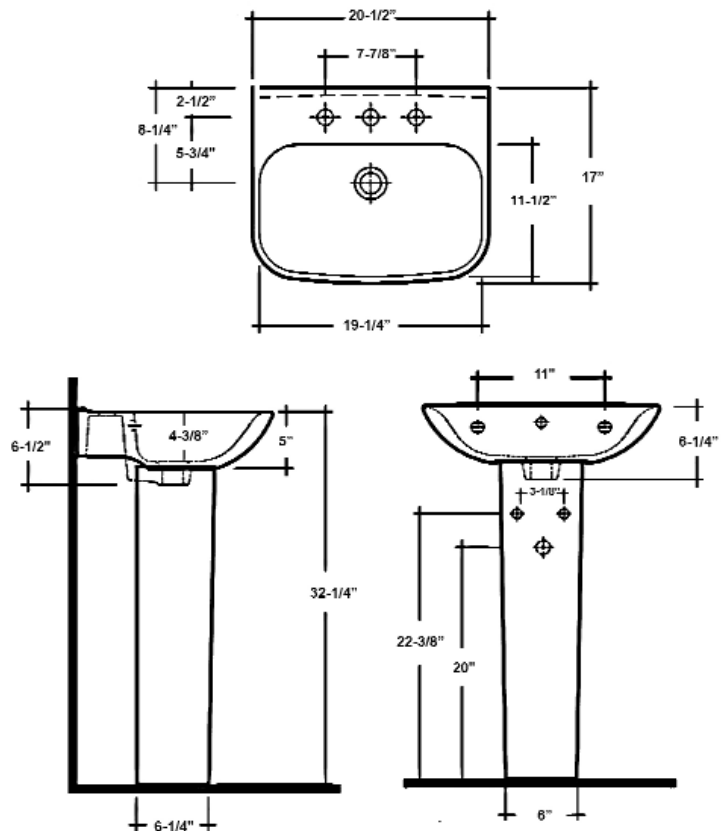

EDEN 520 PEDESTAL LAVATORY

Cat. No.
3-111X

Faucet Not Included

W: 20-1/2"
D: 17"
H: 32-1/4"

Column: 6-1/4" L X 6-3/4" W X 27-1/2" H

Back of basin to center of faucet: 2-1/2"
Back of basin to center of drain: 8-1/4"
Mount bolts height: 30-3/8"
Mount holes cc: 11"
Weight: 59.5 lbs.

Interior Dimensions:

Basin interior: 18" x 10-1/2"
Basin depth: 6-1/4"
Faucet and spout holes: 1-3/8"

Features:

- ▶ Made of Vitreous China
- ▶ Available for 1 hole or 8" widespread
- ▶ Pre-drilled overflow hole
- ▶ Column is open in back
- ▶ Mounting Hardware Included
- ▶ For ease installation order hangers (pair) or bracket (one)

Colors:

WH White

Compliance Certification
Meets or exceeds the following specifications: ASME A112.19.2 2013 and CSA B45.1-13 for ceramic plumbing fixtures.

Dimensions of fixture are nominal and may vary within the range of tolerances established by ASME Standard A112.19.2-2013. Dimensions and specifications subject to change without notice.