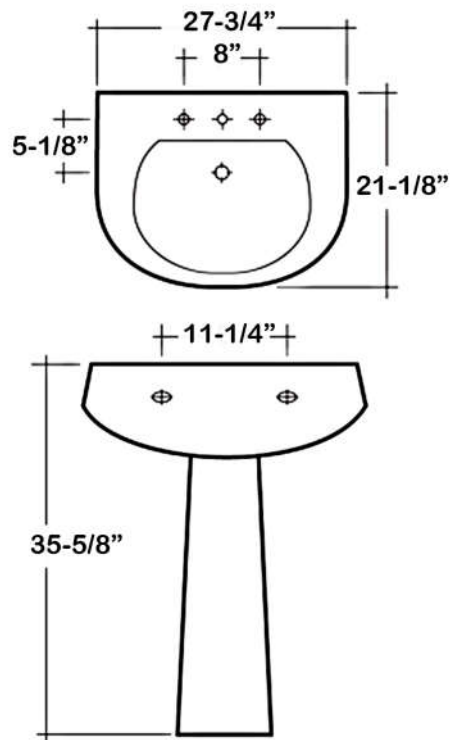

WYNNE 705 PEDESTAL LAVATORY

CAT. NO
3-19X

W: 27-3/4"
D: 21-1/8"
H: 35-5/8"

Column: 7-1/2" x 7" x 26"

Back of basin to center of faucet: 2-3/4"
Back of basin to center of drain: 7-5/8"
Mount bolts height: 30-1/2"
Mount holes cc: 11-1/4"

Interior Dimensions:

Basin interior: 19" x 14"
Basin depth: 8"
Faucet and spout holes: 1-3/8"

Features:

- ▶ Made of Vitreous China
- ▶ Available for 1 hole or 8" Widespread
- ▶ Pre-drilled overflow
- ▶ Mounting hardware included
- ▶ Simplify installation with Hangers (pair) or Bracket (one), to be purchased separately.

Colors:

WH White

Compliance Certification
Meets or exceeds the following specifications: ASME A112.19.2 2013 and CSA B45.1-13 for ceramic plumbing fixtures.

Dimensions of fixture are nominal and may vary within the range of tolerances established by ASME Standard A112.19.2-2013. Dimensions and specifications subject to change without notice.