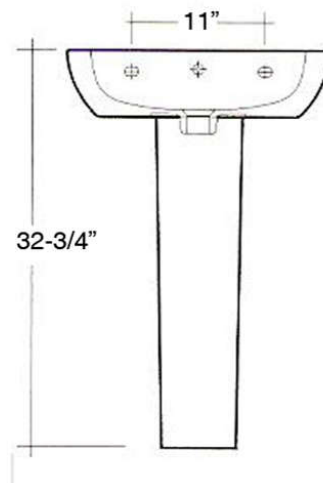

CAROLINE 550 PEDESTAL LAVATORY

Cat. No.
3-201X

Faucet not included

W: 21³/₄"
D: 17³/₄"
H: 32³/₄"

Column Dimensions

Bottom: 6¹/₄" X 6¹/₄"
Top: 7¹/₄" X 6³/₄"

Interior Dimensions:

Basin Interior:	17 ³ / ₄ " X 12"
Basin Depth:	5"
Mount bolts height:	31 ¹ / ₂ "
Mount holes cc:	11"
Back of basin to center of faucet:	2 ¹ / ₂ "
Back of basin to center of drain:	7"
Faucet and spout holes:	1 ³ / ₈ "

Features:

- ▶ Made of Vitreous China
- ▶ Available for 1 hole (3-2011WH), 4" centerset (3-2014WH), and 8" widespread (3-2018WH)
- ▶ Pre-drilled overflow hole
- ▶ Back of column is open
- ▶ Mounting Hardware Included
- ▶ For ease installation order Hangers (pair) or Bracket (one)

Colors:
WH White

Compliance Certification

Meets or exceeds the following specifications: ASME A112.19.2 2013 and CSA B45.1-13 for plumbing fixtures.

Dimensions of fixture are nominal and may vary within the range of tolerances established by ASME Standard A112.19.2-2008. Dimensions and specifications subject to change without notice.