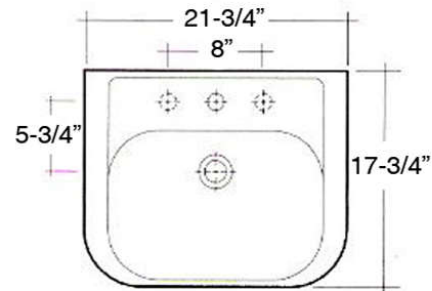

CAROLINE 550 PEDESTAL LAVATORY

Cat. No.
3-201X

Faucet not included

W: 21³/₄"
D: 17³/₄"
H: 32³/₄"

Column Dimensions

Bottom: 6¹/₄" X 6¹/₄"
Top: 7¹/₄" X 6³/₄"

Interior Dimensions:

Basin Interior:	17 ³ / ₄ " X 12"
Basin Depth:	5"
Mount bolts height:	31 ¹ / ₂ "
Mount holes cc:	11"
Back of basin to center of faucet:	2 ¹ / ₂ "
Back of basin to center of drain:	7"
Faucet and spout holes:	1 ³ / ₈ "

Features:

- ▶ Made of Vitreous China
- ▶ Available for 1 hole (3-2011WH), 4" centerset (3-2014WH), and 8" widespread (3-2018WH)
- ▶ Pre-drilled overflow hole
- ▶ Back of column is open
- ▶ Mounting Hardware Included
- ▶ For ease installation order Hangers (pair) or Bracket (one)

Colors:
WH White

Compliance Certification

Meets or exceeds the following specifications: ASME A112.19.2 2013 and CSA B45.1-13 for plumbing fixtures.

Dimensions of fixture are nominal and may vary within the range of tolerances established by ASME Standard A112.19.2-2008. Dimensions and specifications subject to change without notice.