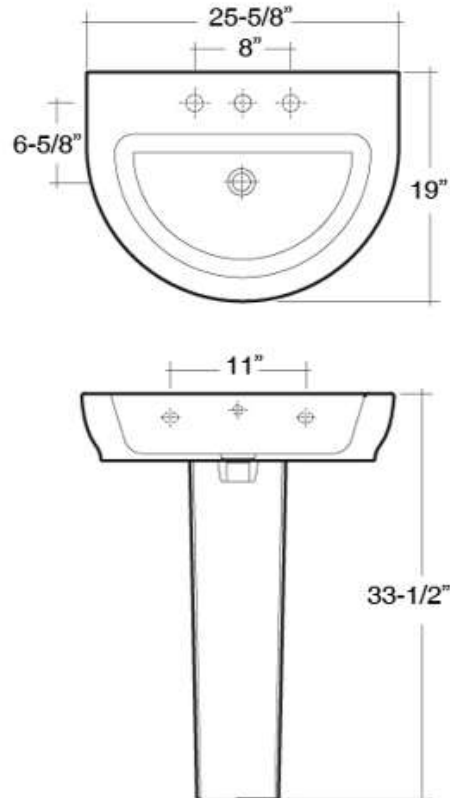

HARMONY 650 PEDESTAL LAVATORY

Cat. No.
3-204X

Faucet not included

W: 25-5/8"
D: 19"
H: 33-1/2"

Column Dimensions

Column: 7" W X 9" D X 27-3/4" H

Interior Dimensions:

Basin interior:	20" L X 12" W
Basin depth:	6"
Mount bolts height:	30-1/2"
Mount holes cc:	10-1/2"
Back of basin to center of faucet:	2-1/2"
Back of basin to center of drain:	9"
Faucet hole diameter:	1-3/8"

Features:

- ▶ Made of Vitreous China
- ▶ Available for 1 hole (3-2041) or 8" Widespread (3-2048)
- ▶ Pre-drilled overflow hole
- ▶ Back of column is open
- ▶ Mounting Hardware Included
- ▶ For ease installation order Hangers (pair) or Bracket (one)

Colors:
WH White

Compliance Certification

Meets or exceeds the following specifications: ASME A112.19.2 2013 and CSA B45.1-13 for plumbing fixtures.

Dimensions of fixture are nominal and may vary within the range of tolerances established by ASME Standard A112.19.2-2008. Dimensions and specifications subject to change without notice.