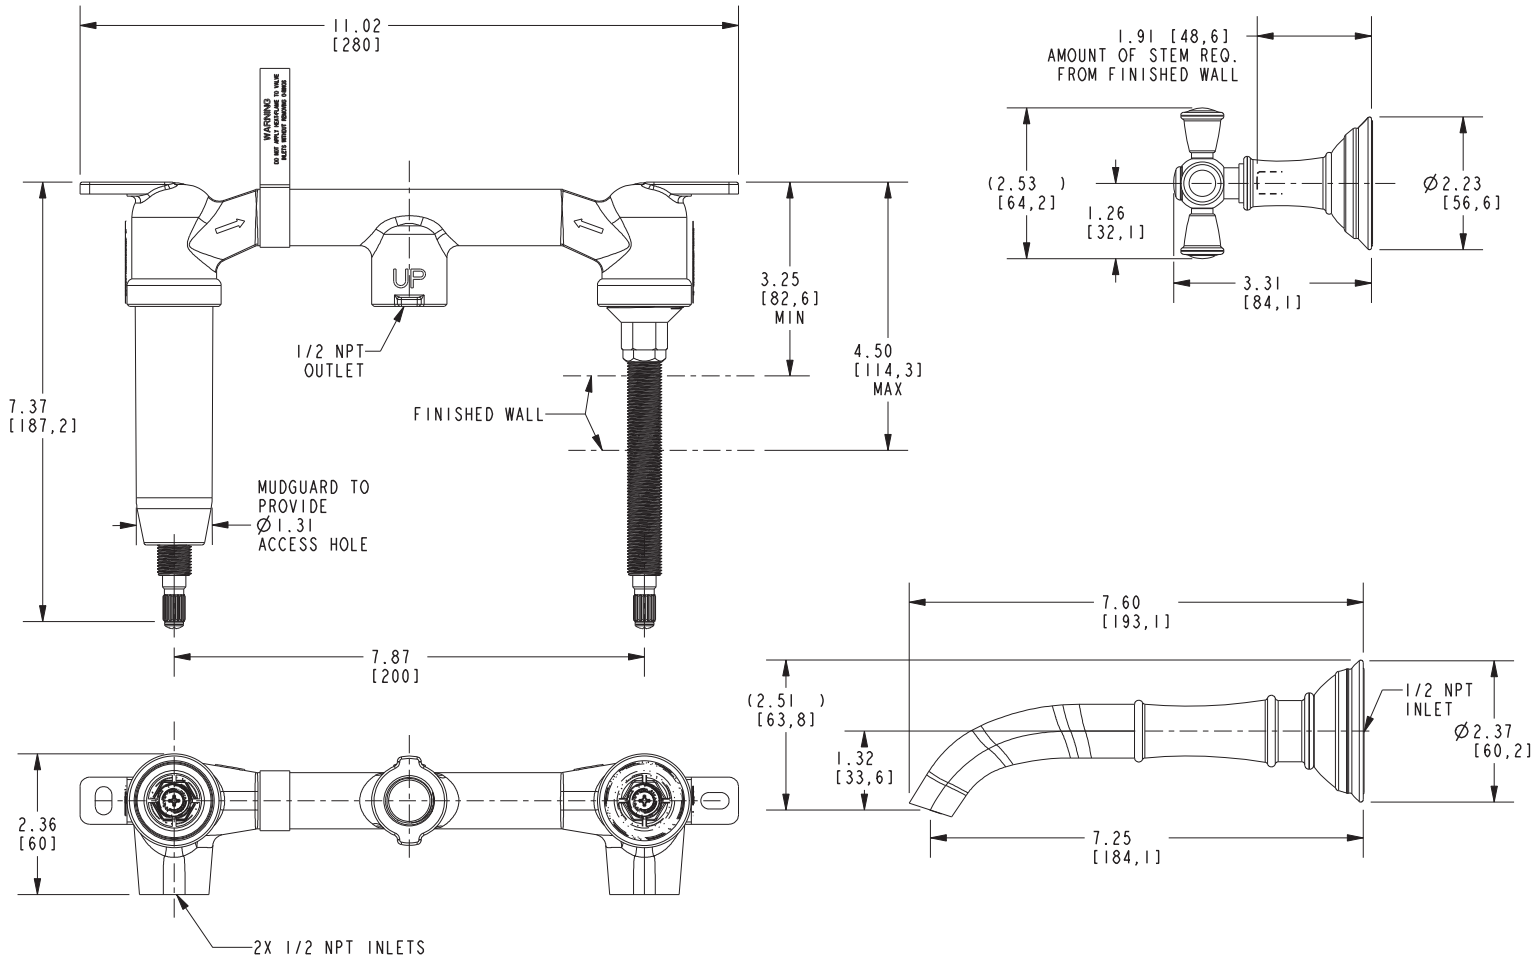

## Features

- Solid brass construction
- 7-3/16" (18.3 cm) spout reach (wall-to-center)
- 1/2" NPT spout inlet fitting
- Rough valve incorporates a brass valve body assembly
- Rough valve incorporates quarter-turn washerless ceramic disc valve cartridges
- Intended for use with Newport Brass rough valve as specified (Required Accessory)
- ADA Compliant
- 1.2 GPM (4.5 LPM) Max

## Required Accessory

Application	Wall Lavatory Rough Valve
Description	2-Cartridge Assembly
Inlet/Outlet Size	1/2"
Part Number	1-532U
Image	

## Product Specification Add "Color / Finish" suffix to Model number, below.

The Wall-Mounted Lavatory Faucet shall be made of solid brass construction. Wall-Mounted Lavatory Faucet shall incorporate cross handles and a 7-3/16" (18.3 cm) spout (wall-to-center) that incorporates a 1/2" NPT inlet fitting. Rough valve shall incorporate a brass valve body assembly and quarter-turn washerless ceramic disc valve cartridges. Wall-Mounted Lavatory Faucet shall be Newport Brass Model 3-2401/\_\_\_\_\_ and Newport Brass rough valve shall be 1-532U.

# 3-2401

Product dimensions are provided for reference only. For specific product installation guidelines, please reference the installation instructions of the product being installed.