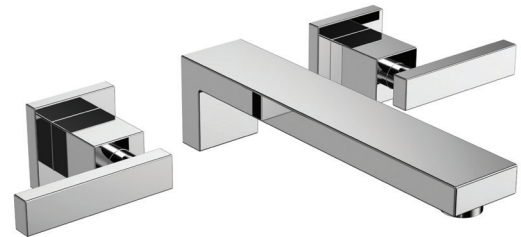

Features

- Solid brass construction
- 8-5/16" (22.7 cm) spout reach (wall-to-center)
- 1/2" NPT spout inlet fitting
- Rough valve incorporates a brass valve body assembly
- Rough valve incorporates quarter-turn washerless ceramic disc valve cartridges
- Intended for use with Newport Brass rough valve as specified (Required Accessory)
- ADA Compliant
- 1.2 GPM (4.5 LPM) Max

Codes / Standards Compliance

Meets or exceeds the following at date of manufacture:

- ASME A112.18.1/CSA B125.1-18
- IAMPO/cUPC
- NSF/ANSI 61, SECTION 9
- NSF/ANSI 372
- IPC
- ADA & ICC/ANSI A117.1
- Energy Policy Act of 1992
- EPA WaterSense
- California Energy Commission
- All applicable US Federal and State material regulations

Colors / Finishes

- 10B: Oil Rubbed Bronze
- 15: Polished Nickel
- 15S: Satin Nickel - PVD
- 26: Polished Chrome
- Other: Refer to the Newport Brass catalog for additional color/finish options.

Wall-Mounted Lavatory Trim

3-2561

Specified Model

Model	Description	Colors | Finishes
3-2561	Wall-Mounted Tub Trim	☐ 10B ☐ 15 ☐ 15S ☐ 26 ☐ Other

Required Accessory

Application	Wall Lavatory Rough Valve
Description	2-Cartridge Assembly
Inlet/Outlet Size	1/2"
Part Number	1-532U
Image	

Product Specification Add "Color / Finish" suffix to Model number, below.

The Wall-Mounted Lavatory Faucet shall be made of solid brass construction. Wall-Mounted Lavatory Faucet shall incorporate lever handles and a 8-5/16" (21.1 cm) spout (wall-to-center) that incorporates a 1/2" NPT inlet fitting. Rough valve shall incorporate a brass valve body assembly and quarter-turn washerless ceramic disc valve cartridges. Wall-Mounted Lavatory Faucet shall be Newport Brass Model 3-2561/_____ and Newport Brass rough valve shall be 1-532U.