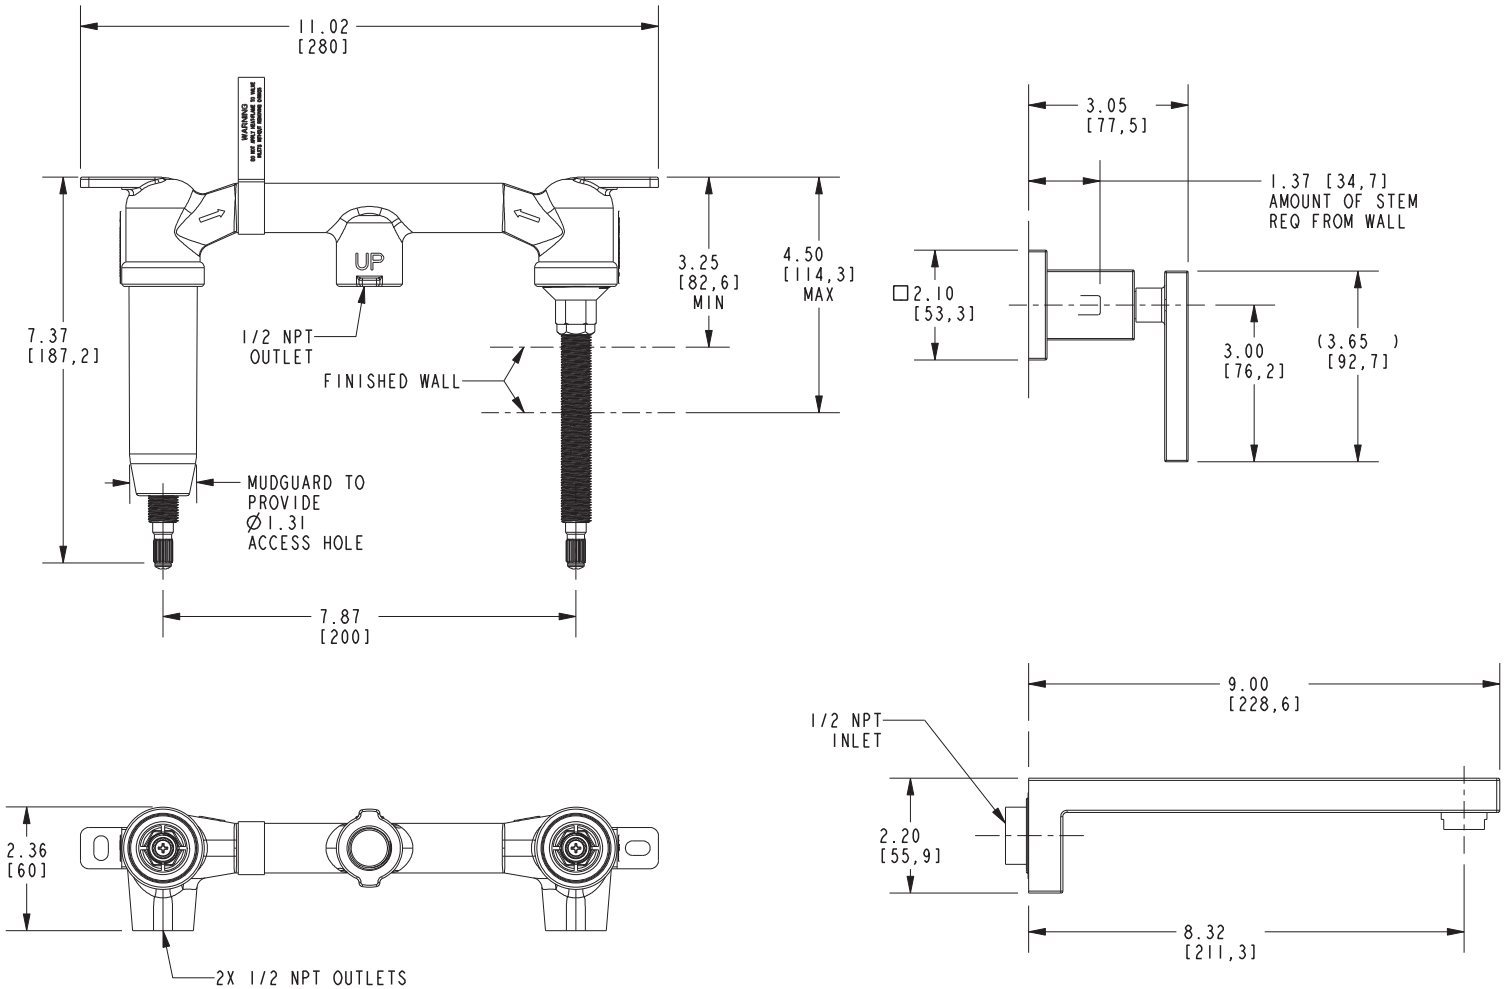

Features

- Solid brass construction
- 8-5/16" (22.7 cm) spout reach (wall-to-center)
- 1/2" NPT spout inlet fitting
- Rough valve incorporates a brass valve body assembly
- Rough valve incorporates quarter-turn washerless ceramic disc valve cartridges
- Intended for use with Newport Brass rough valve as specified (Required Accessory)
- ADA Compliant
- 1.2 GPM (4.5 LPM) Max

Required Accessory

Application	Wall Lavatory Rough Valve
Description	2-Cartridge Assembly
Inlet/Outlet Size	1/2"
Part Number	1-532U
Image	

Product Specification Add "Color / Finish" suffix to Model number, below.

The Wall-Mounted Lavatory Faucet shall be made of solid brass construction. Wall-Mounted Lavatory Faucet shall incorporate lever handles and a 8-5/16" (21.1 cm) spout (wall-to-center) that incorporates a 1/2" NPT inlet fitting. Rough valve shall incorporate a brass valve body assembly and quarter-turn washerless ceramic disc valve cartridges. Wall-Mounted Lavatory Faucet shall be Newport Brass Model 3-2561/_____ and Newport Brass rough valve shall be 1-532U.

3-2561

Product dimensions are provided for reference only. For specific product installation guidelines, please reference the installation instructions of the product being installed.

Skylar Wall-Mounted Lavatory Trim 3-2561