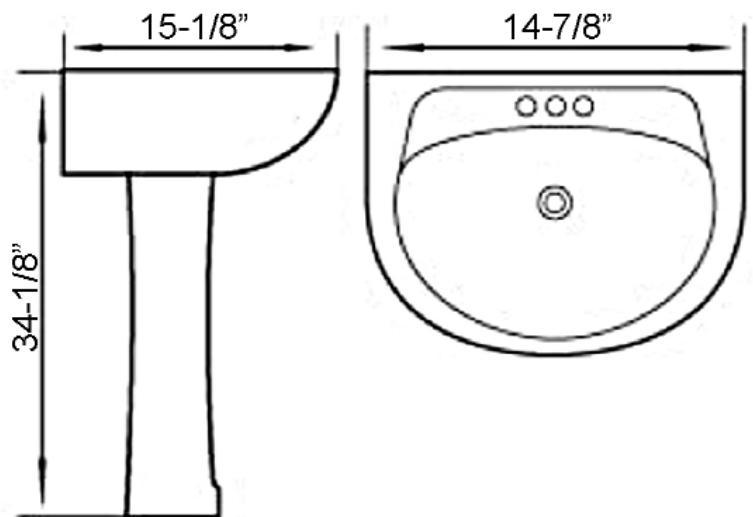

# SILVI PEDESTAL LAVATORY

Cat. No.  
3-306X

Faucet not included

Mounting hardware

W: 14-7/8"  
D: 15-1/8"  
H: 34-1/8"

Column: 28-5/8" L x 9" W x 9" D

## Interior Dimensions:

Basin Interior: 11-3/8" x 8-3/4"  
Basin Depth: 5-1/4"  
Mount bolts height: 31-1/4"  
Mount holes cc: 6-1/2"  
Faucet and spout holes: 1-3/8"  
Drain Hole: 2"

## Features:

- ▶ Made of vitreous china
- ▶ Mounting hardware included
- ▶ Available pre-drilled for single hole (3-3061) or 4" centerset (3-3064) faucet
- ▶ Pre-drilled overflow

## Compliance Certification

Meets or exceeds the following specifications: ASME 12.19.2.2013 for vitreous china fixtures.

Dimensions of fixture are nominal and may vary within the range of tolerances established by ASME Standard A112.19.2.2013. Dimensions and specifications subject to change without notice.