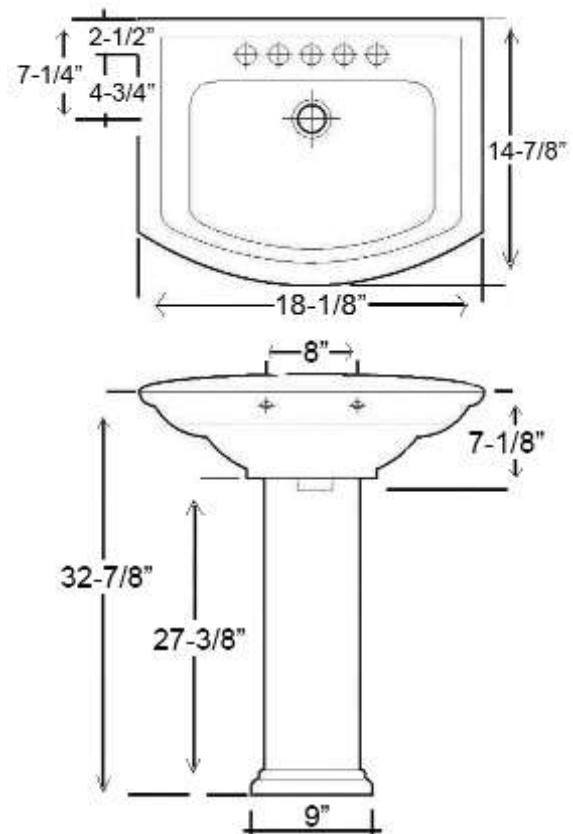

# WASHINGTON 460 PEDESTAL LAVATORY

Cat. No.  
3-38X

Faucet not included

## Features:

- ▶ Made of Vitreous China
- ▶ Pre-drilled overflow
- ▶ Available for 1-hole, 4" centerset or 8" widespread
- ▶ Mounting Hardware Included
- ▶ For ease installation order **Hangers** (pair) or **Bracket** (one)

## Colors:

WH White

Meets or exceeds the following specifications: ASME A112.19.2 2013 and CSA B45.1-13 for ceramic plumbing fixtures.

W: 18-1/8"  
D: 14-7/8"  
H: 33-3/4"  
Flange: 1-5/8"

Column: 27-1/8"L x 9-1/4"W x 6-3/4"D

## Interior Dimensions:

Basin Interior: 13" x 8"  
Basin Depth: 6"  
Mount bolts height: 31"  
Mount holes cc: 8"  
Spout hole: 1-3/8"

Dimensions of fixture are nominal and may vary within the range of tolerances established by ASMEI Standard A112.19.2-2013. Dimensions and specifications subject to change without notice.