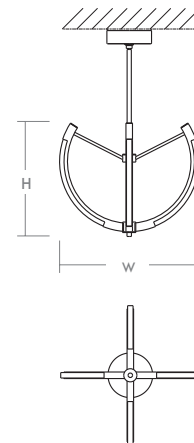

UTOPIA Chandelier
3-6140-xx

oxygen

FIXTURE TYPE _____

LOCATION _____

PROJECT _____

DATE _____

-15 Black

-24 Satin Nickel

LIGHT SOURCE	LED Array, 3000K, CRI 90
LUMINAIRE POWER	49.1W at 120V
RATED LIFE	50000 hr RL
OPTIONAL COLOR TEMPERATURES	3000K Only
LUMEN OUTPUT	Delivered: 1508 lm (LM-79)
INPUT VOLTAGE	120V AC, 60Hz
DRIVER OUTPUT	24Vdc Constant Voltage, 3.2A max current
DIMMING	TRIAC Dimming (Forward Phase, Magnetic Low Voltage)
CONSTRUCTION	Cold Rolled Steel Housing and Canopy
DIFFUSER	- Matte White Acrylic
FINISHES	Black (-15), Satin Nickel (-24)
MOUNTING	4" Octagonal J-Box
STANDARDS	ETL Damp listed, Conforms to UL STD 1598, Certified CAN/CSA STD C22.2 No 250.0.

DIMENSIONS

Dia. Canopy: 6.69"

W. Fixture: 21.00"

H. Fixture: 17.00"

Supplied with 2-8", 2-12", and 3-16" stems to customize hanging height

Note: Canopy swivel allows up to a 22° slope

Order example for standard fixture:
3-6140-15 (x- Voltage - xxx-Sequence # - xx-Finish)
3: 120V Only