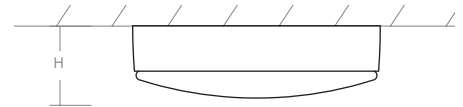

JOURNEY Wall Sconce / Ceiling Mount
3-624-xx

oxygen

FIXTURE TYPE _____

LOCATION _____

PROJECT _____

DATE _____

-24 Satin Nickel

-14 Polished Chrome

LIGHT SOURCE	2 x 10.1W LED, 3000K, CRI 90
LUMINAIRE POWER	24.1W at 120V
RATED LIFE	60000 hr RL
OPTIONAL COLOR TEMPERATURES	2700K, 3500K, 4000K
LUMEN OUTPUT	Delivered: 1460 lm (LM-79)
INPUT VOLTAGE	120V to 277V AC, 50/60Hz
DRIVER OUTPUT	700mA, 29.4W max power
DIMMING	TRIAC and ELV dimming at 120V AC; 0-10V dimming, 100% to 1% current output
CONSTRUCTION	Plated Steel and Glass
DIFFUSER	- White Opal Glass
FINISHES	Polished Chrome (-14), Satin Nickel (-24)
MOUNTING	4" Octagonal J-Box
STANDARDS	UL Dry/Damp listed, Conforms to UL STD 1598, Certified CAN/CSA STD C22.2 No 250.0.

DIMENSIONS
Dia: 14.00"
H: 4.50"

Order example for standard fixture:

3-624-24 (x- Voltage - xxx-Sequence # - xx-Finish)

3: 120V to 277V

Order example for optional color temperatures: **3-624-2724**

27: 2700K, **35:** 3500K, **40:** 4000K