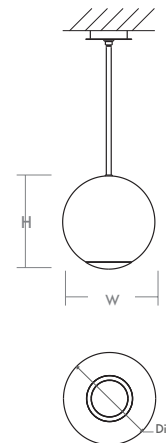

**TERRA Pendant**  
**3-690-xx**

oxygen

FIXTURE TYPE \_\_\_\_\_ LOCATION \_\_\_\_\_  
PROJECT \_\_\_\_\_ DATE \_\_\_\_\_

-15 Black

-24 Satin Nickel

-40 Aged Brass

<b>LIGHT SOURCE</b>	1 x 11W LED with Driver on board, 3000K, CRI 90
<b>LUMINAIRE POWER</b>	11.7W at 120V
<b>RATED LIFE</b>	50000 hr RL
<b>OPTIONAL COLOR TEMPERATURES</b>	3000K Only
<b>LUMEN OUTPUT</b>	Delivered: 565 lm (LM-79)
<b>INPUT VOLTAGE</b>	120V AC, 50/60Hz
<b>DRIVER OUTPUT</b>	N/A
<b>DIMMING</b>	TRIAC Dimming
<b>CONSTRUCTION</b>	Cold Rolled Steel Housing and Canopy
<b>DIFFUSER</b>	- Matte White Glass
<b>FINISHES</b>	Black (-15), Satin Nickel (-24), Aged Brass (-40)
<b>MOUNTING</b>	4" Octagonal J-Box
<b>STANDARDS</b>	ETL Damp listed, Conforms to UL STD 1598, Certified CAN/CSA STD C22.2 No 250.0.

**DIMENSIONS**

**W. Fixture: 10.00"**  
**H. Fixture: 11.625"**  
**Supplied with 2-8", 2-12", and 3-16" stems to customize hanging height**

Note: Canopy swivel allows up to a 22° slope

Order example for standard fixture:  
**3-690-40** (x- Voltage - xxx-Sequence # - xx-Finish)  
3: 120V Only