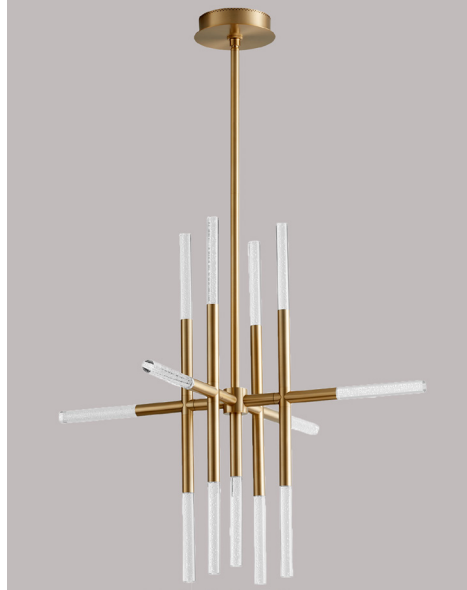

MOXY Chandelier
3-697-xx

oxygen

FIXTURE TYPE _____

LOCATION _____

PROJECT _____

DATE _____

-24 Satin Nickel

-40 Aged Brass

LIGHT SOURCE	LED Arrays, 3000K, CRI 90
LUMINAIRE POWER	33.4W at 120V
RATED LIFE	50000 hr RL
OPTIONAL COLOR TEMPERATURES	3000K Only
LUMEN OUTPUT	Delivered: 893 lm (LM-79)
INPUT VOLTAGE	120V AC, 60Hz
DRIVER OUTPUT	720mA, 30.2W max power
DIMMING	TRIAC Dimming
CONSTRUCTION	Cold Rolled Steel Housing and Canopy
DIFFUSER	- Clear Bubble Acrylic
FINISHES	Satin Nickel (-24), Aged Brass (-40)
MOUNTING	4" Octagonal J-Box
STANDARDS	ETL Damp listed, Conforms to UL STD 1598, Certified CAN/CSA STD C22.2 No 250.0.

DIMENSIONS

Dia. Canopy: 6.69"

W. Fixture: 32.00"

H. Fixture: 27.00"

Supplied with 2-8", 2-12", and 3-16" stems to customize hanging height

Note: Canopy swivel allows up to a 22° slope

Order example for standard fixture:
3-697-24 (x- Voltage - xxx-Sequence # - xx-Finish)
3: 120V Only