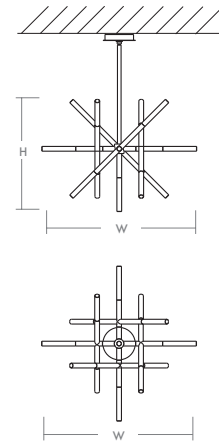

MOXY Chandelier
3-697-xx

oxygen

FIXTURE TYPE _____

LOCATION _____

PROJECT _____

DATE _____

-24 Satin Nickel

-40 Aged Brass

LIGHT SOURCE	LED Arrays, 3000K, CRI 90
LUMINAIRE POWER	33.4W at 120V
RATED LIFE	50000 hr RL
OPTIONAL COLOR TEMPERATURES	3000K Only
LUMEN OUTPUT	Delivered: 893 lm (LM-79)
INPUT VOLTAGE	120V AC, 60Hz
DRIVER OUTPUT	720mA, 30.2W max power
DIMMING	TRIAC Dimming
CONSTRUCTION	Cold Rolled Steel Housing and Canopy
DIFFUSER	- Clear Bubble Acrylic
FINISHES	Satin Nickel (-24), Aged Brass (-40)
MOUNTING	4" Octagonal J-Box
STANDARDS	ETL Damp listed, Conforms to UL STD 1598, Certified CAN/CSA STD C22.2 No 250.0.

DIMENSIONS

Dia. Canopy: 6.69"

W. Fixture: 32.00"

H. Fixture: 27.00"

Supplied with 2-8", 2-12", and 3-16" stems to customize hanging height

Note: Canopy swivel allows up to a 22° slope

Order example for standard fixture:
3-697-24 (x- Voltage - xxx-Sequence # - xx-Finish)
3: 120V Only