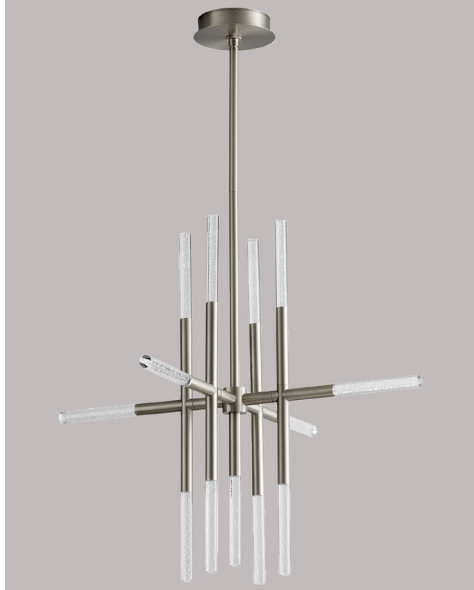

MOXY Chandelier
3-697-xx

oxygen

FIXTURE TYPE _____

LOCATION _____

PROJECT _____

DATE _____

-24 Satin Nickel

-40 Aged Brass

LIGHT SOURCE	LED Arrays, 3000K, CRI 90
LUMINAIRE POWER	33.4W at 120V
RATED LIFE	50000 hr RL
OPTIONAL COLOR TEMPERATURES	3000K Only
LUMEN OUTPUT	Delivered: 893 lm (LM-79)
INPUT VOLTAGE	120V AC, 60Hz
DRIVER OUTPUT	720mA, 30.2W max power
DIMMING	TRIAC Dimming
CONSTRUCTION	Cold Rolled Steel Housing and Canopy
DIFFUSER	- Clear Bubble Acrylic
FINISHES	Satin Nickel (-24), Aged Brass (-40)
MOUNTING	4" Octagonal J-Box
STANDARDS	ETL Damp listed, Conforms to UL STD 1598, Certified CAN/CSA STD C22.2 No 250.0.

DIMENSIONS

Dia. Canopy: 6.69"

W. Fixture: 32.00"

H. Fixture: 27.00"

Supplied with 2-8", 2-12", and 3-16" stems to customize hanging height

Note: Canopy swivel allows up to a 22° slope

Order example for standard fixture:
3-697-24 (x- Voltage - xxx-Sequence # - xx-Finish)
3: 120V Only